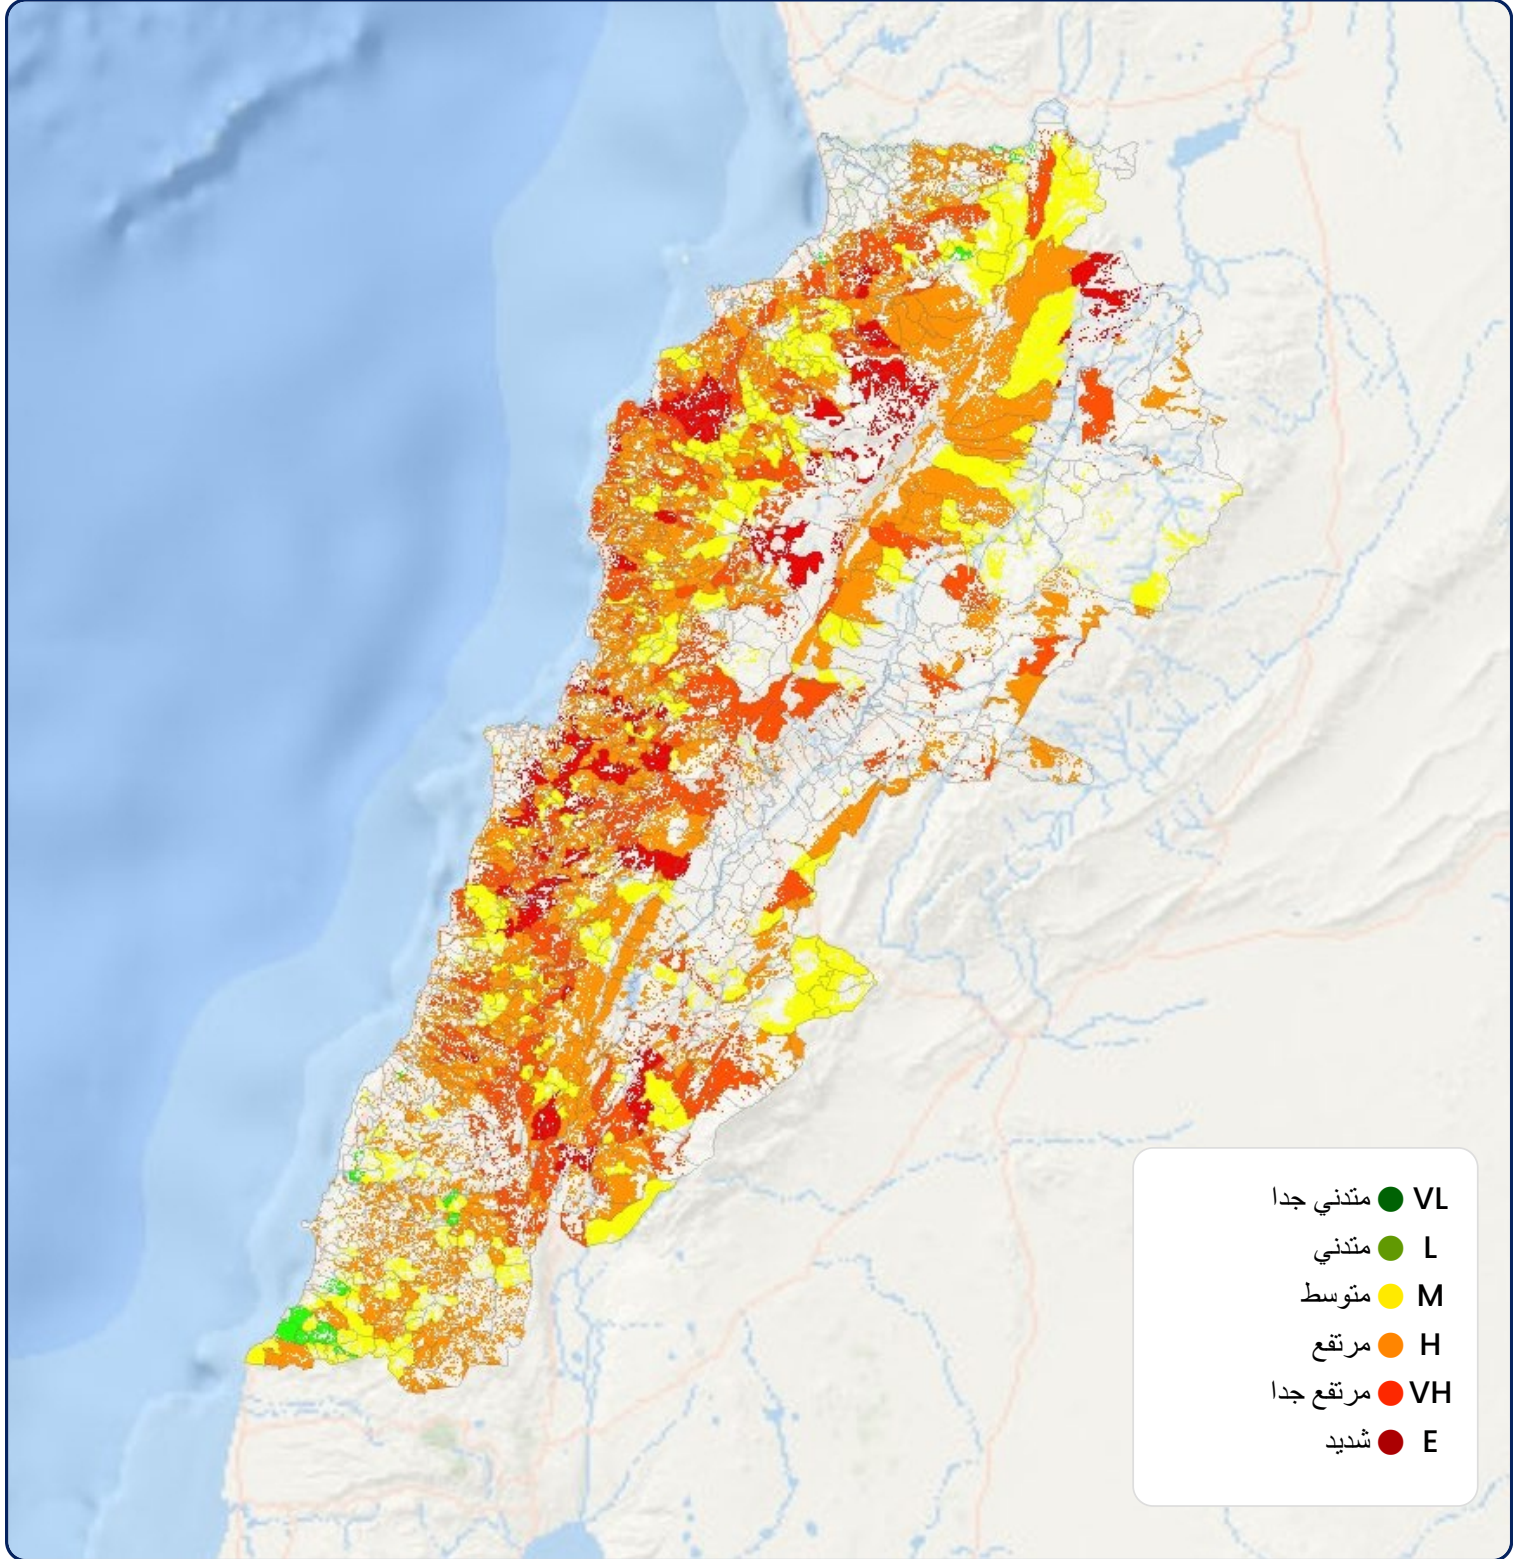

5th July, 2024

The fire forecast is based on the cross tabulation between the fire weatherindex (RISICO model)
(and the fire risk map of Lebanon (Abdallah et al., 2021