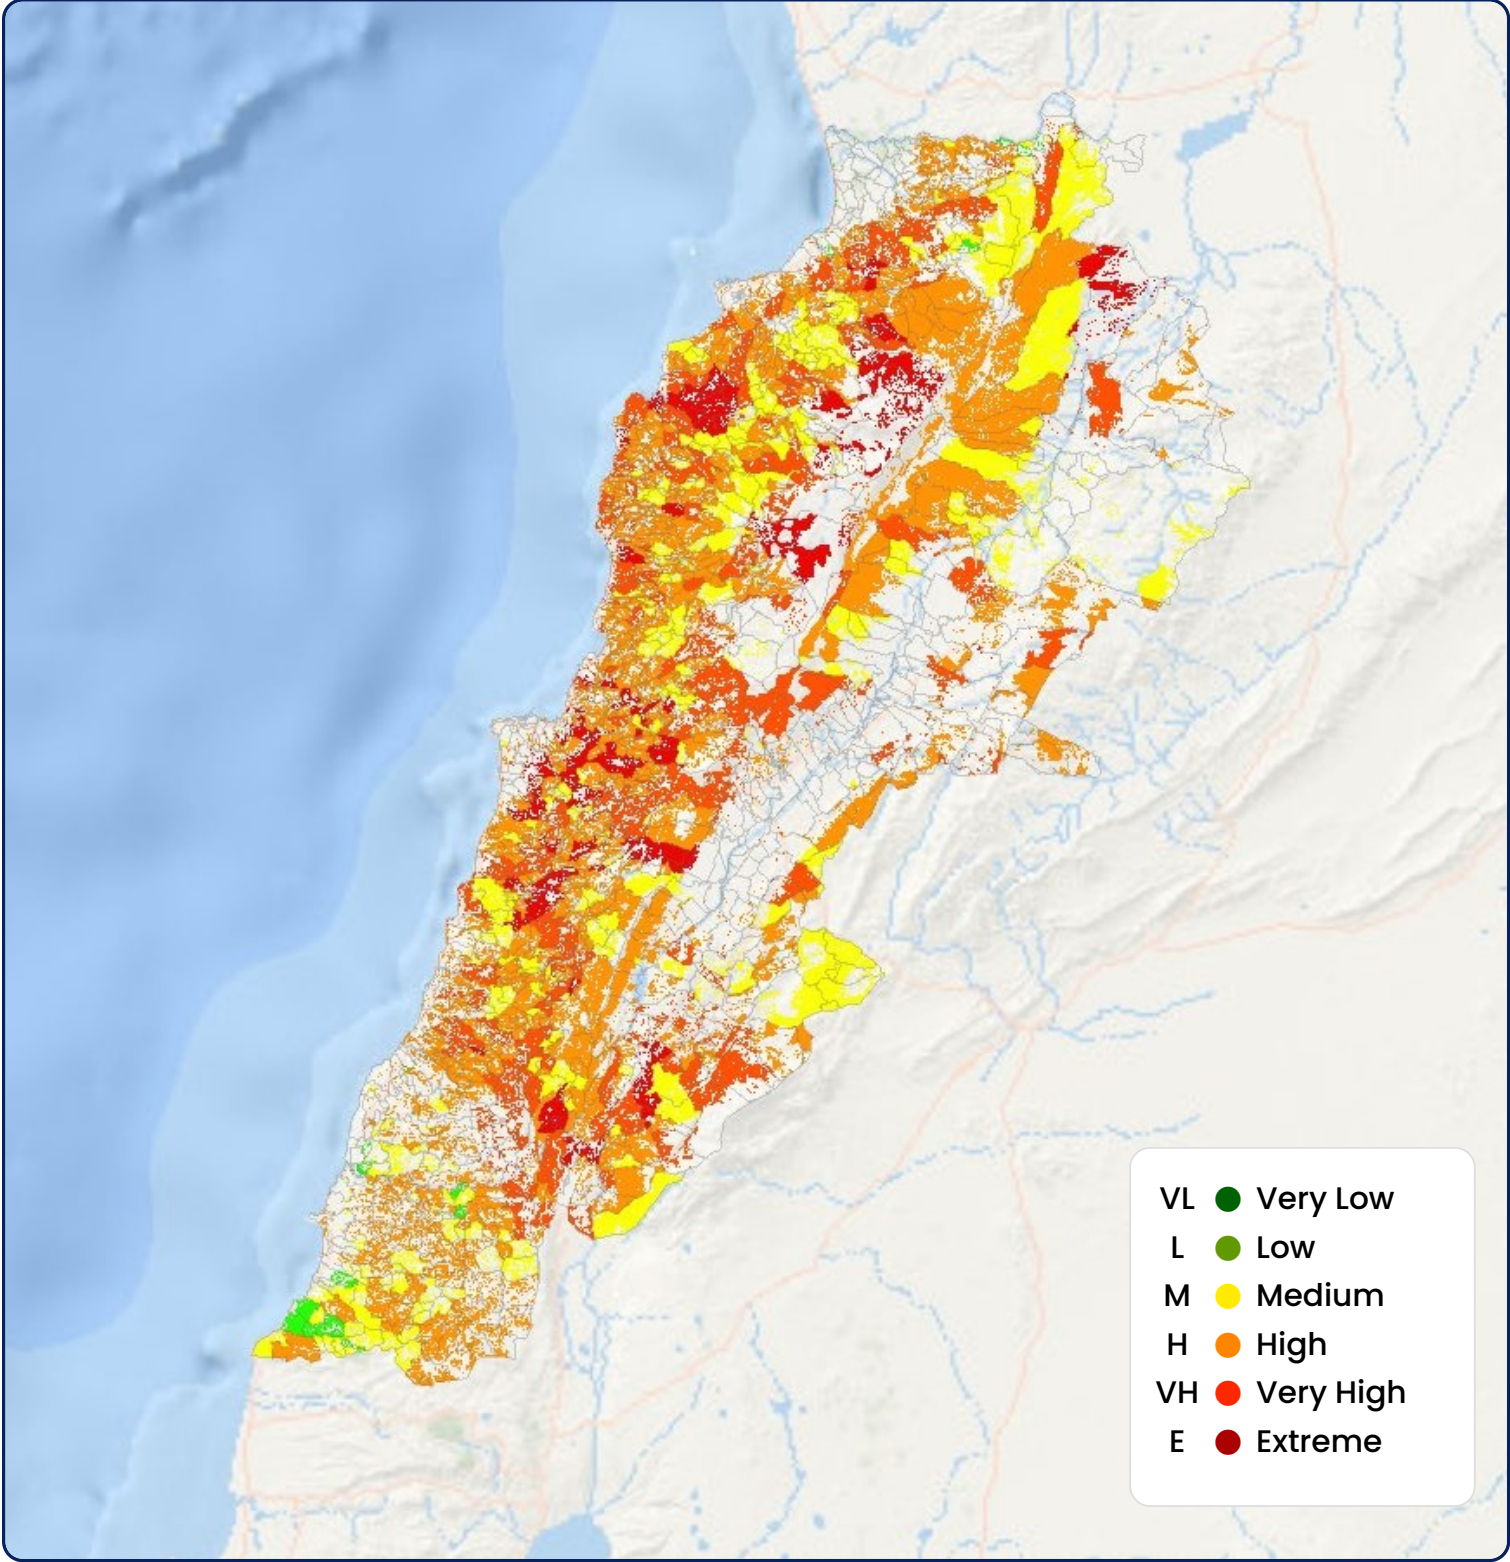

4th July, 2024

The fire forecast is based on the cross tabulation between the fire weatherindex (RISICO model) and the fire risk map of Lebanon (Abdallah et al., 2021)