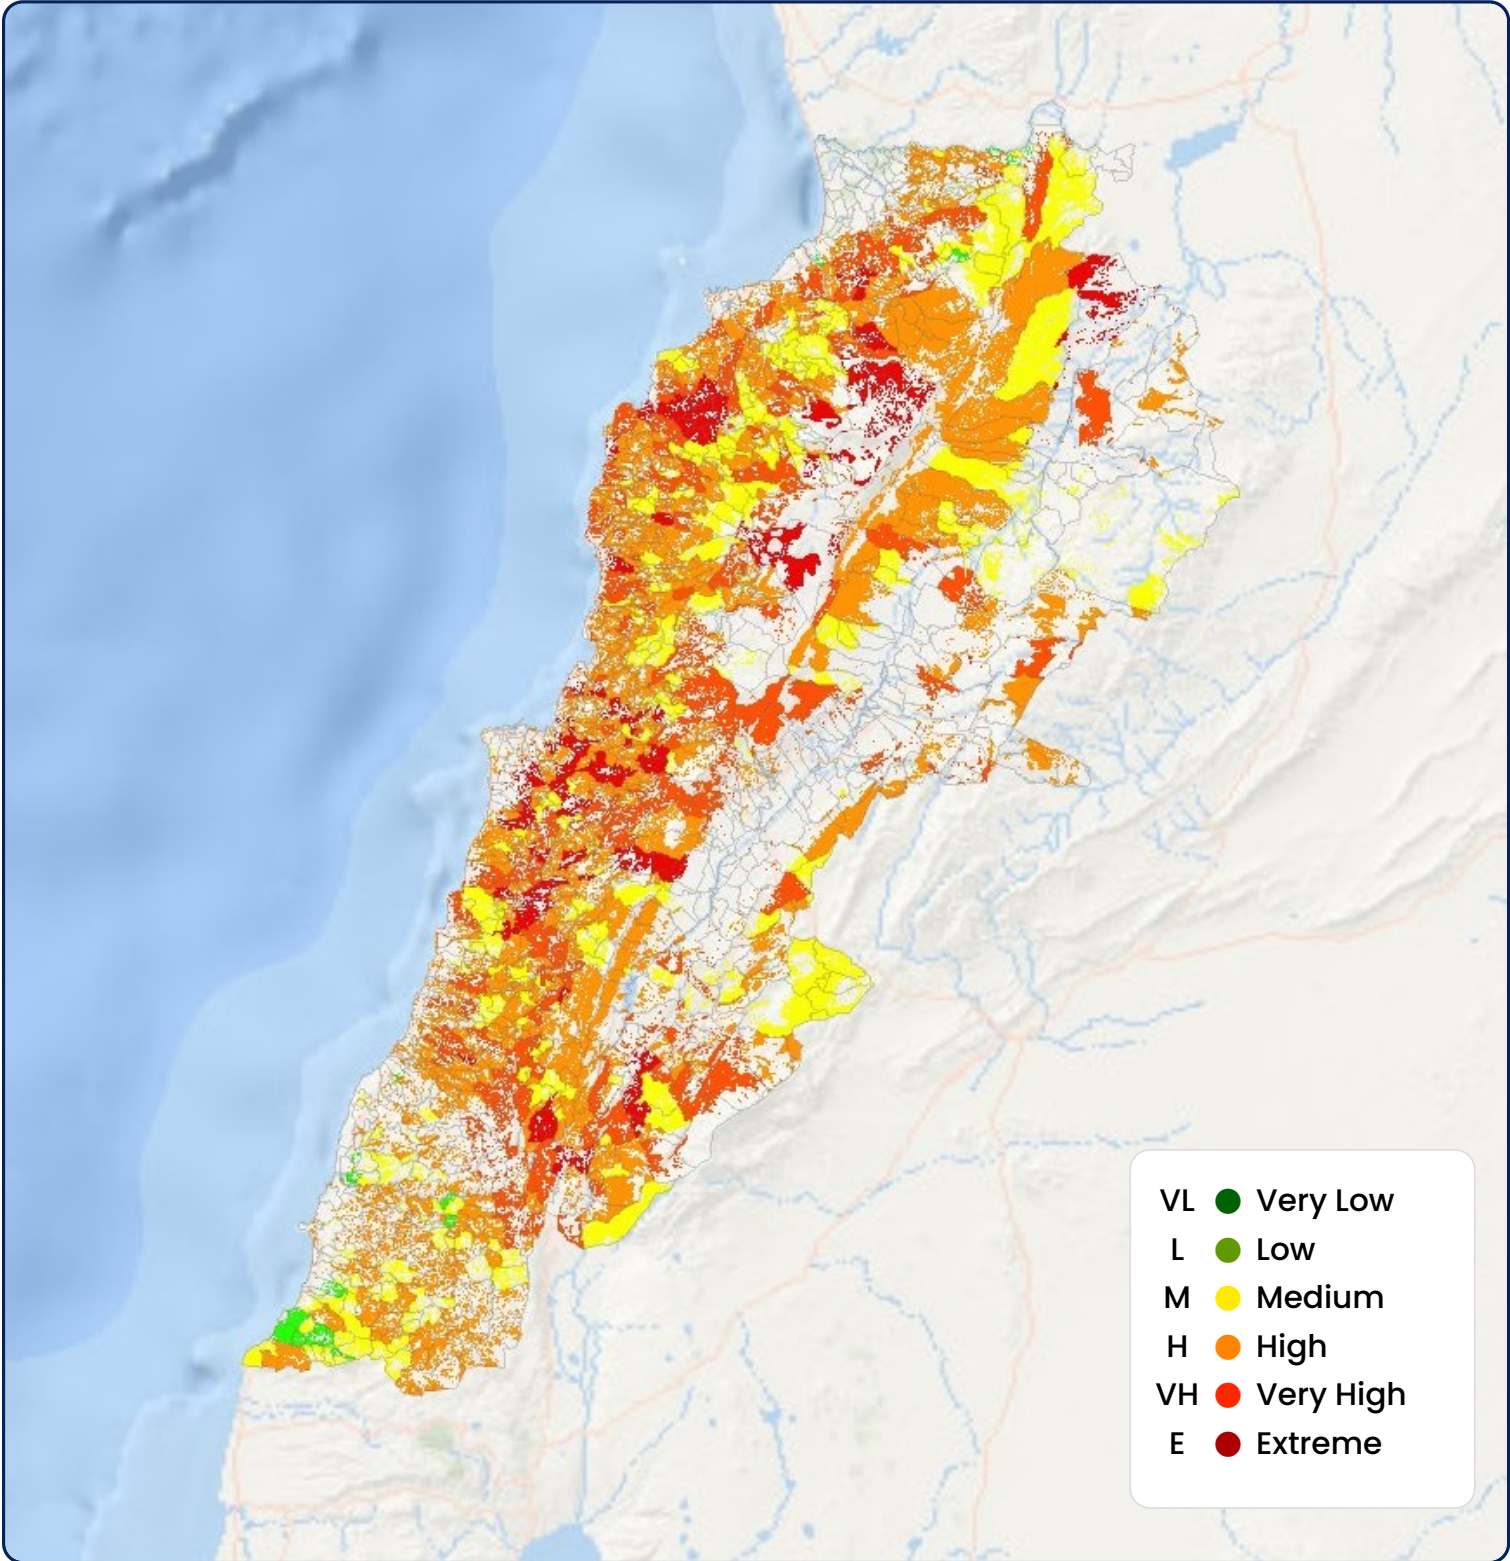

5th July, 2024

The fire forecast is based on the cross tabulation between the fire weatherindex (RISICO model) and the fire risk map of Lebanon (Abdallah et al., 2021)