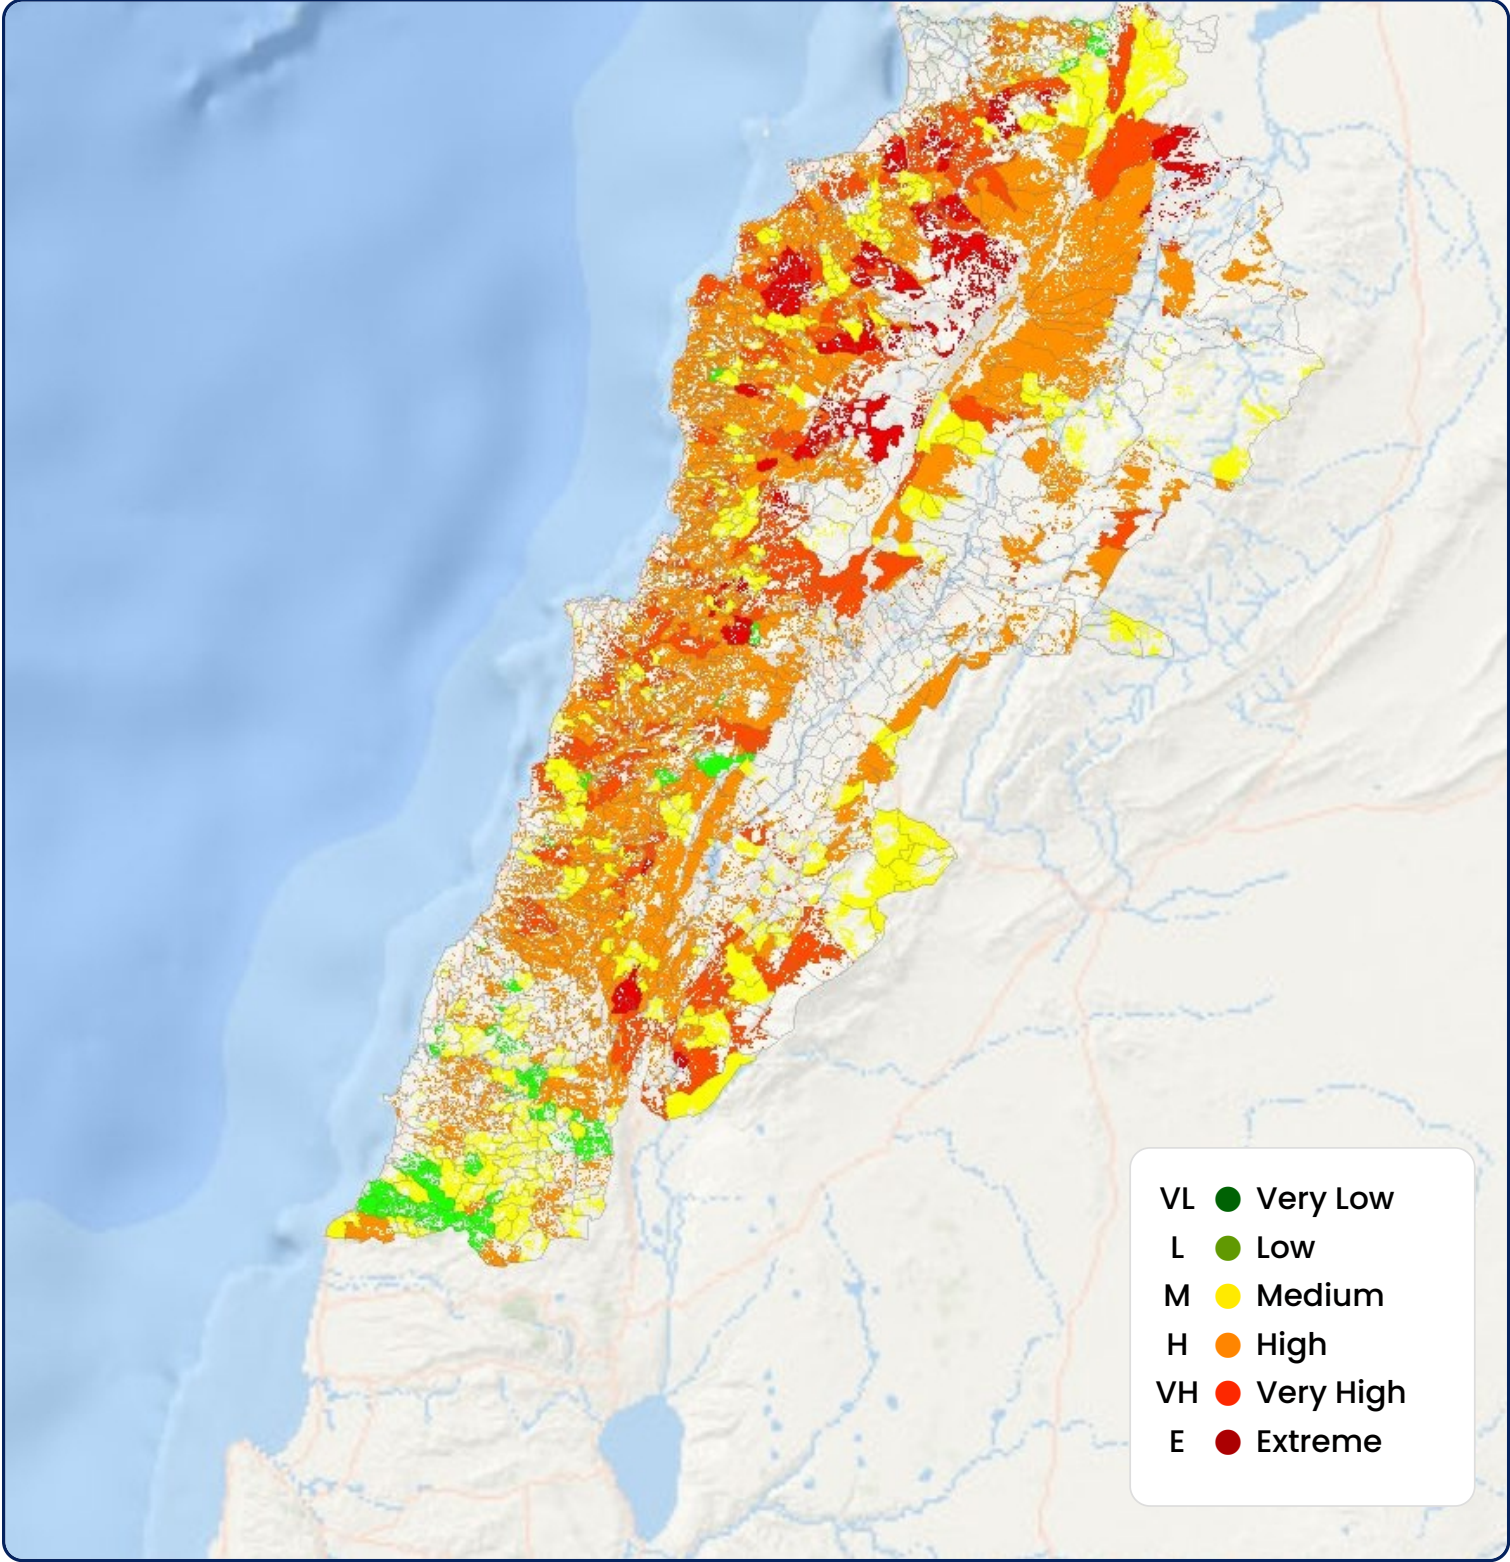

3rd July, 2024

The fire forecast is based on the cross tabulation between the fire weatherindex (RISICO model) and the fire risk map of Lebanon (Abdallah et al., 2021)