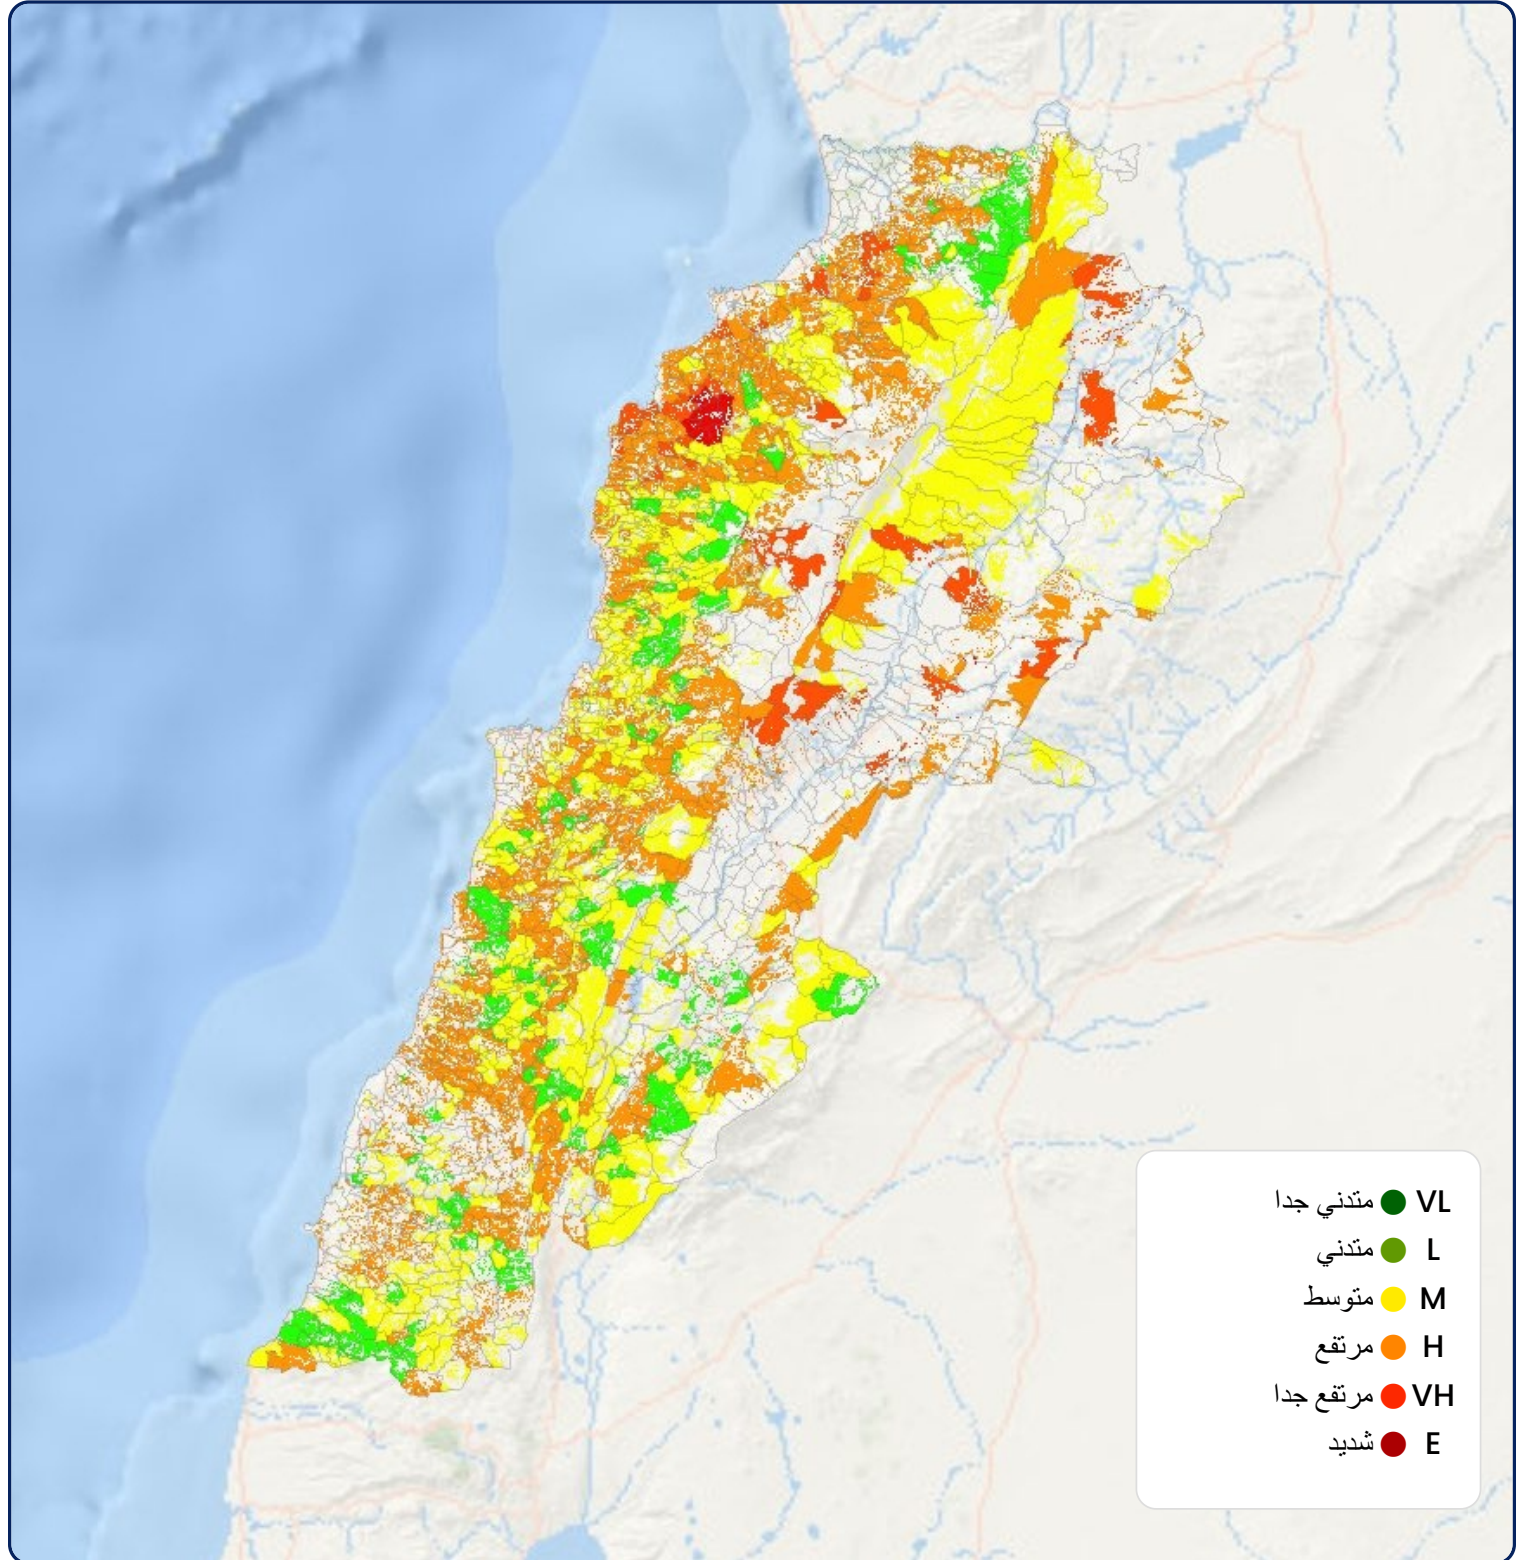

7th October, 2024

The fire forecast is based on the cross tabulation between the fire weatherindex (RISICO model) and the fire risk map of Lebanon (Abdallah et al., 2021)