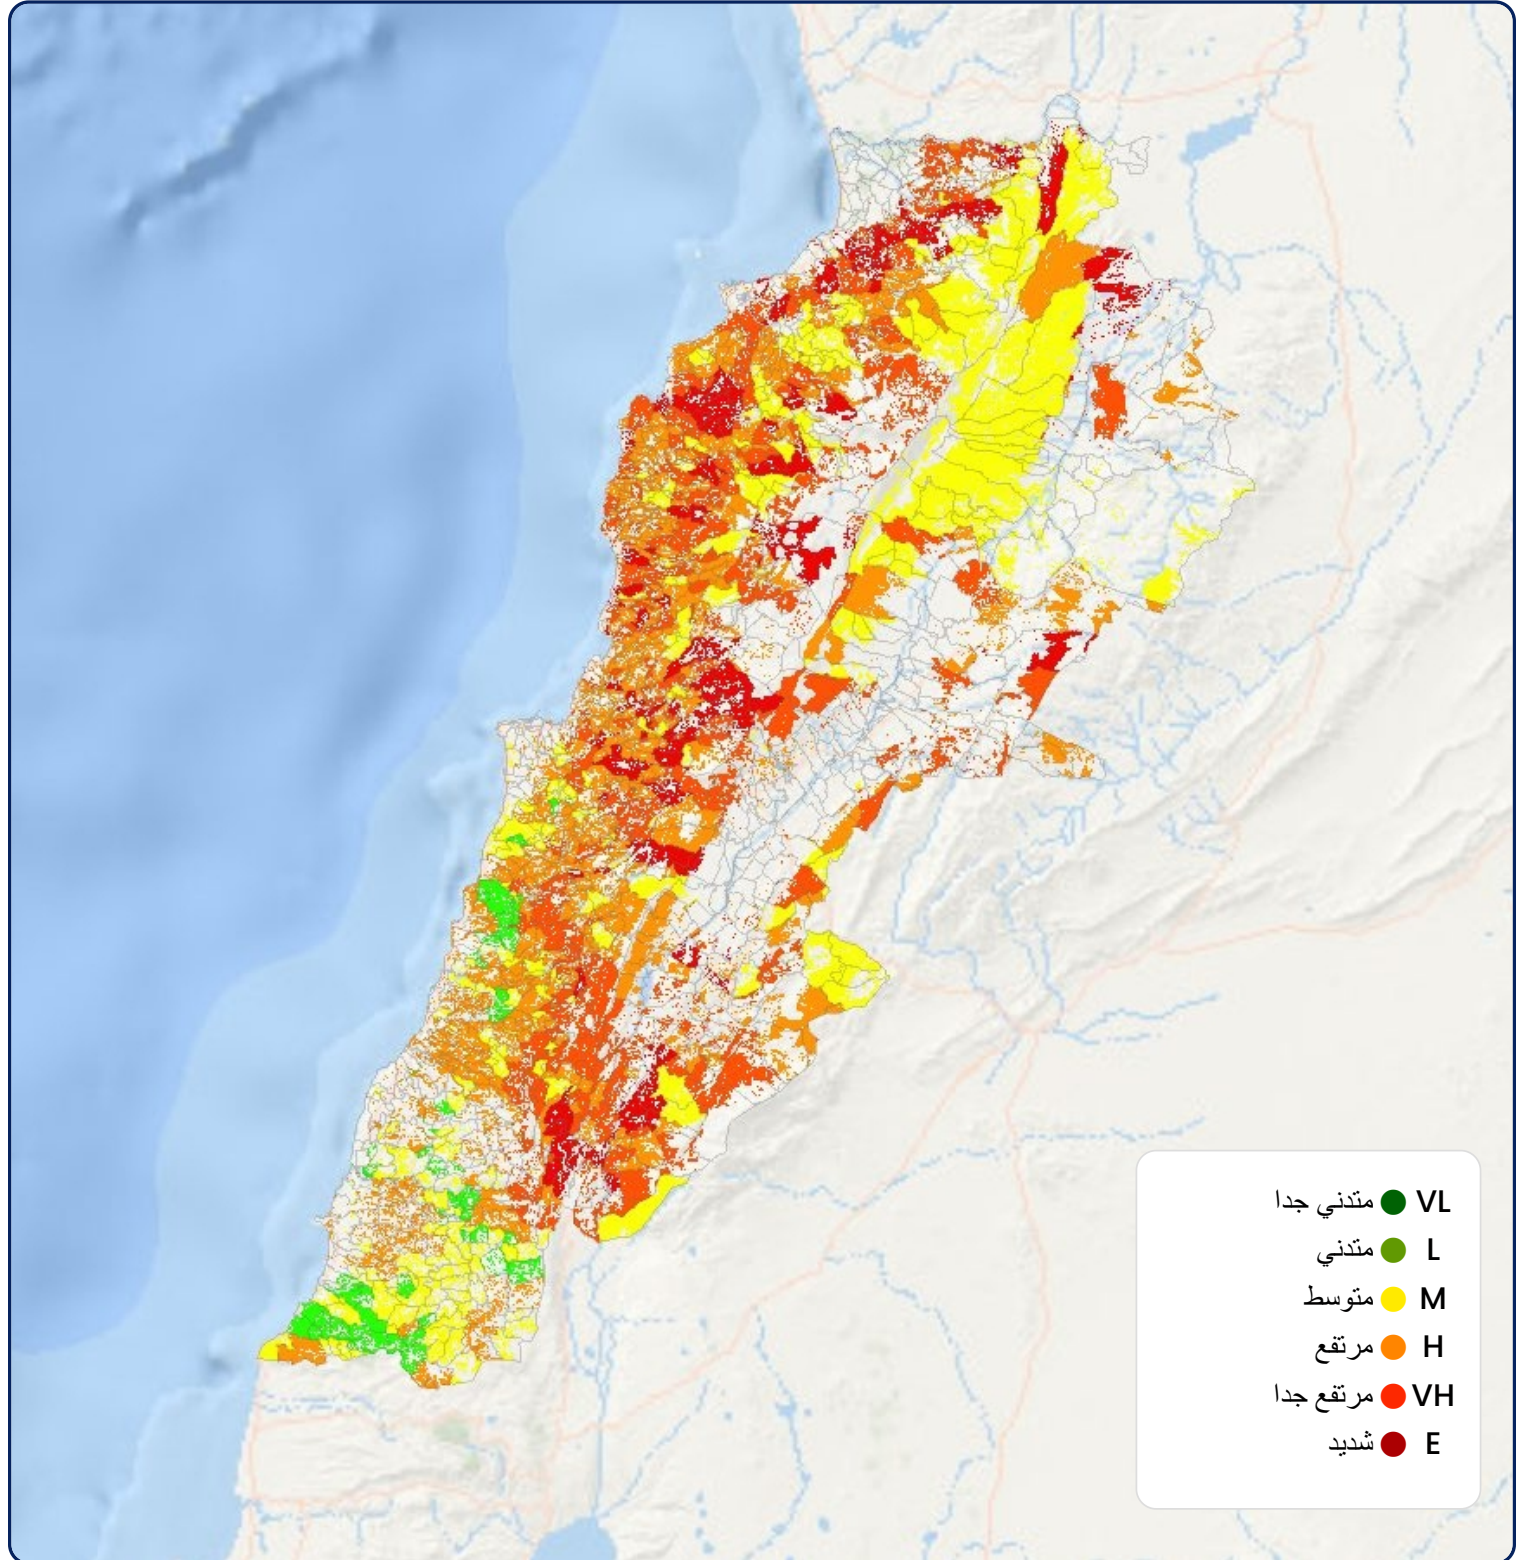

6th October, 2024

The fire forecast is based on the cross tabulation between the fire weatherindex (RISICO model) and the fire risk map of Lebanon (Abdallah et al., 2021)