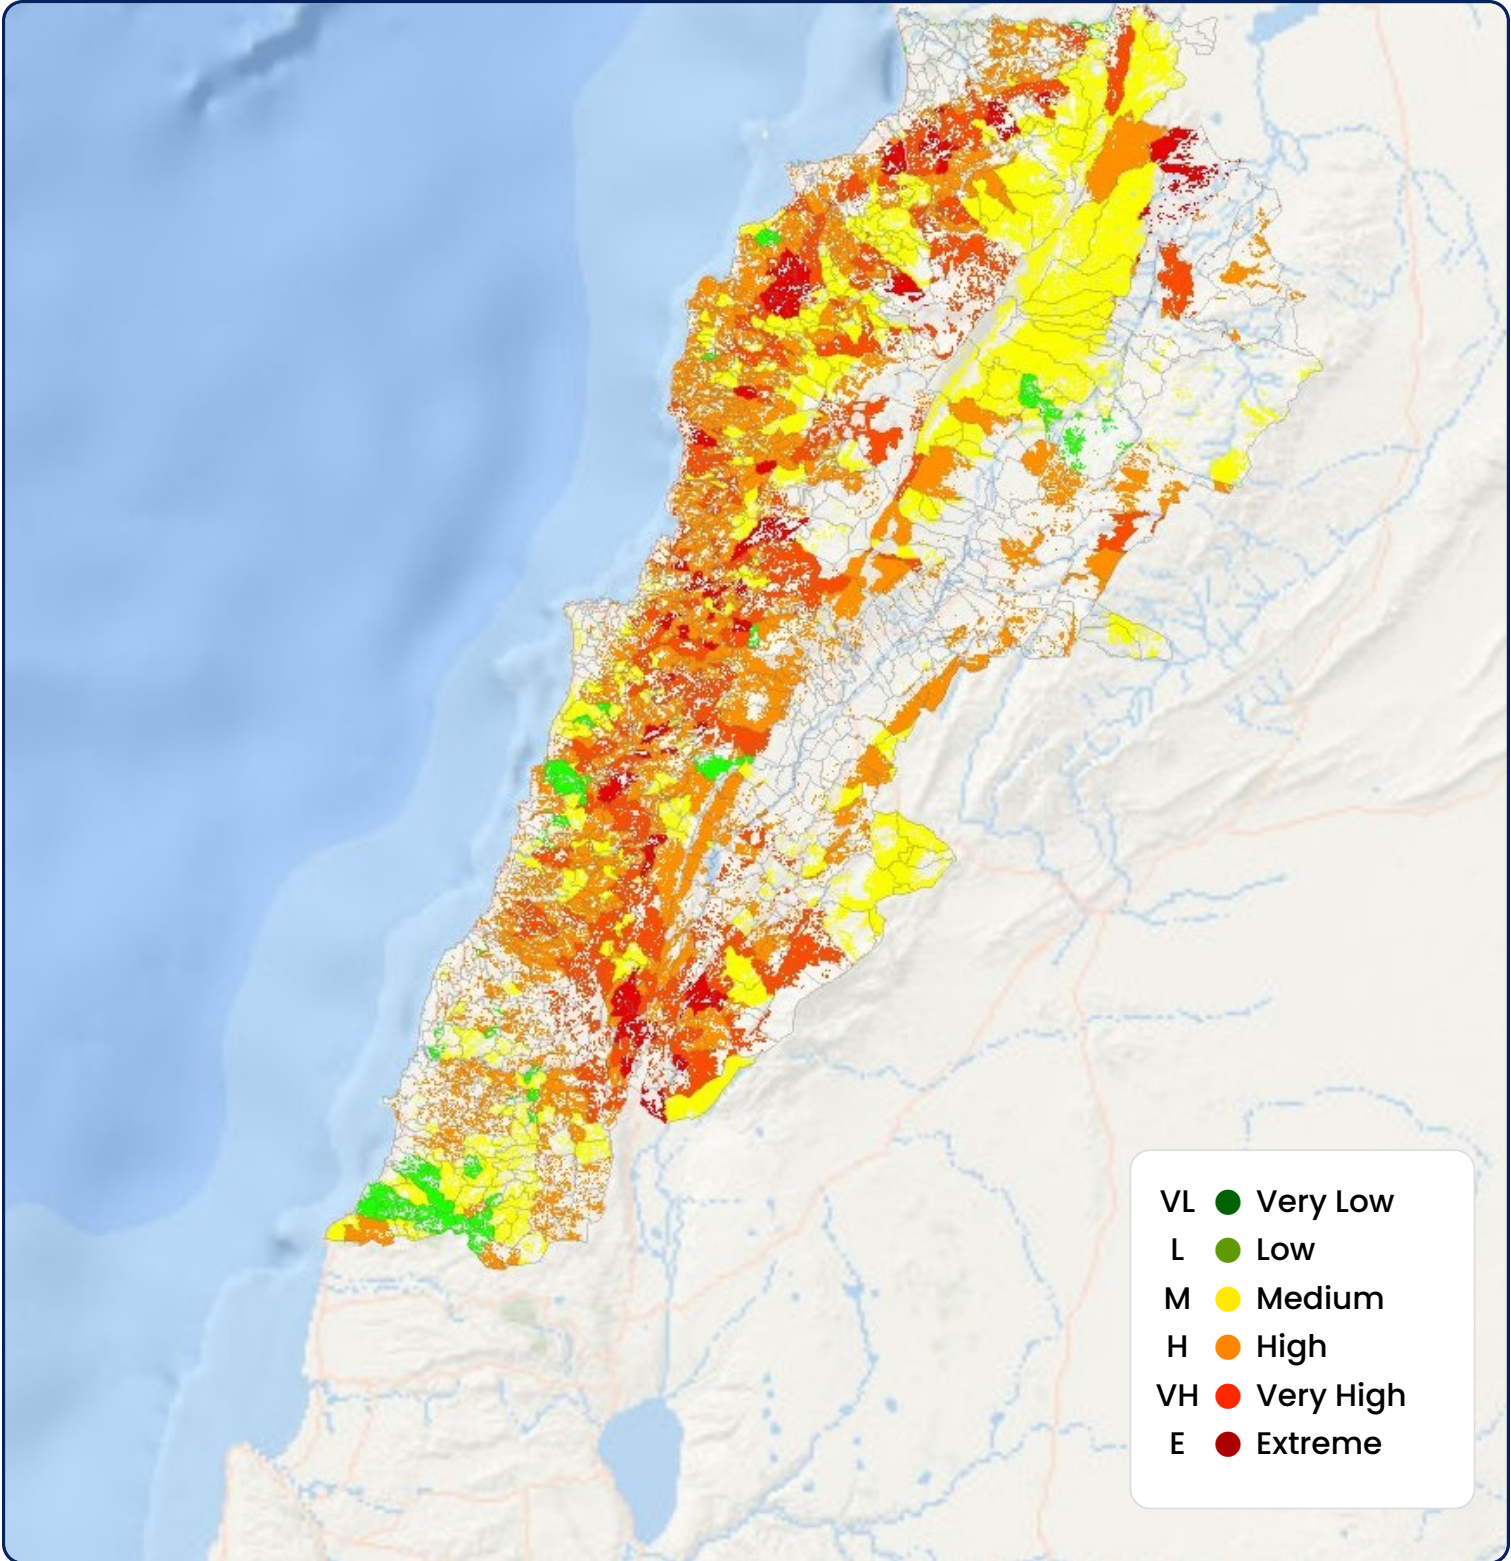

5th October, 2024

The fire forecast is based on the cross tabulation between the fire weatherindex (RISICO model) and the fire risk map of Lebanon (Abdallah et al., 2021)

6th October, 2024

The fire forecast is based on the cross tabulation between the fire weatherindex (RISICO model) and the fire risk map of Lebanon (Abdallah et al., 2021)