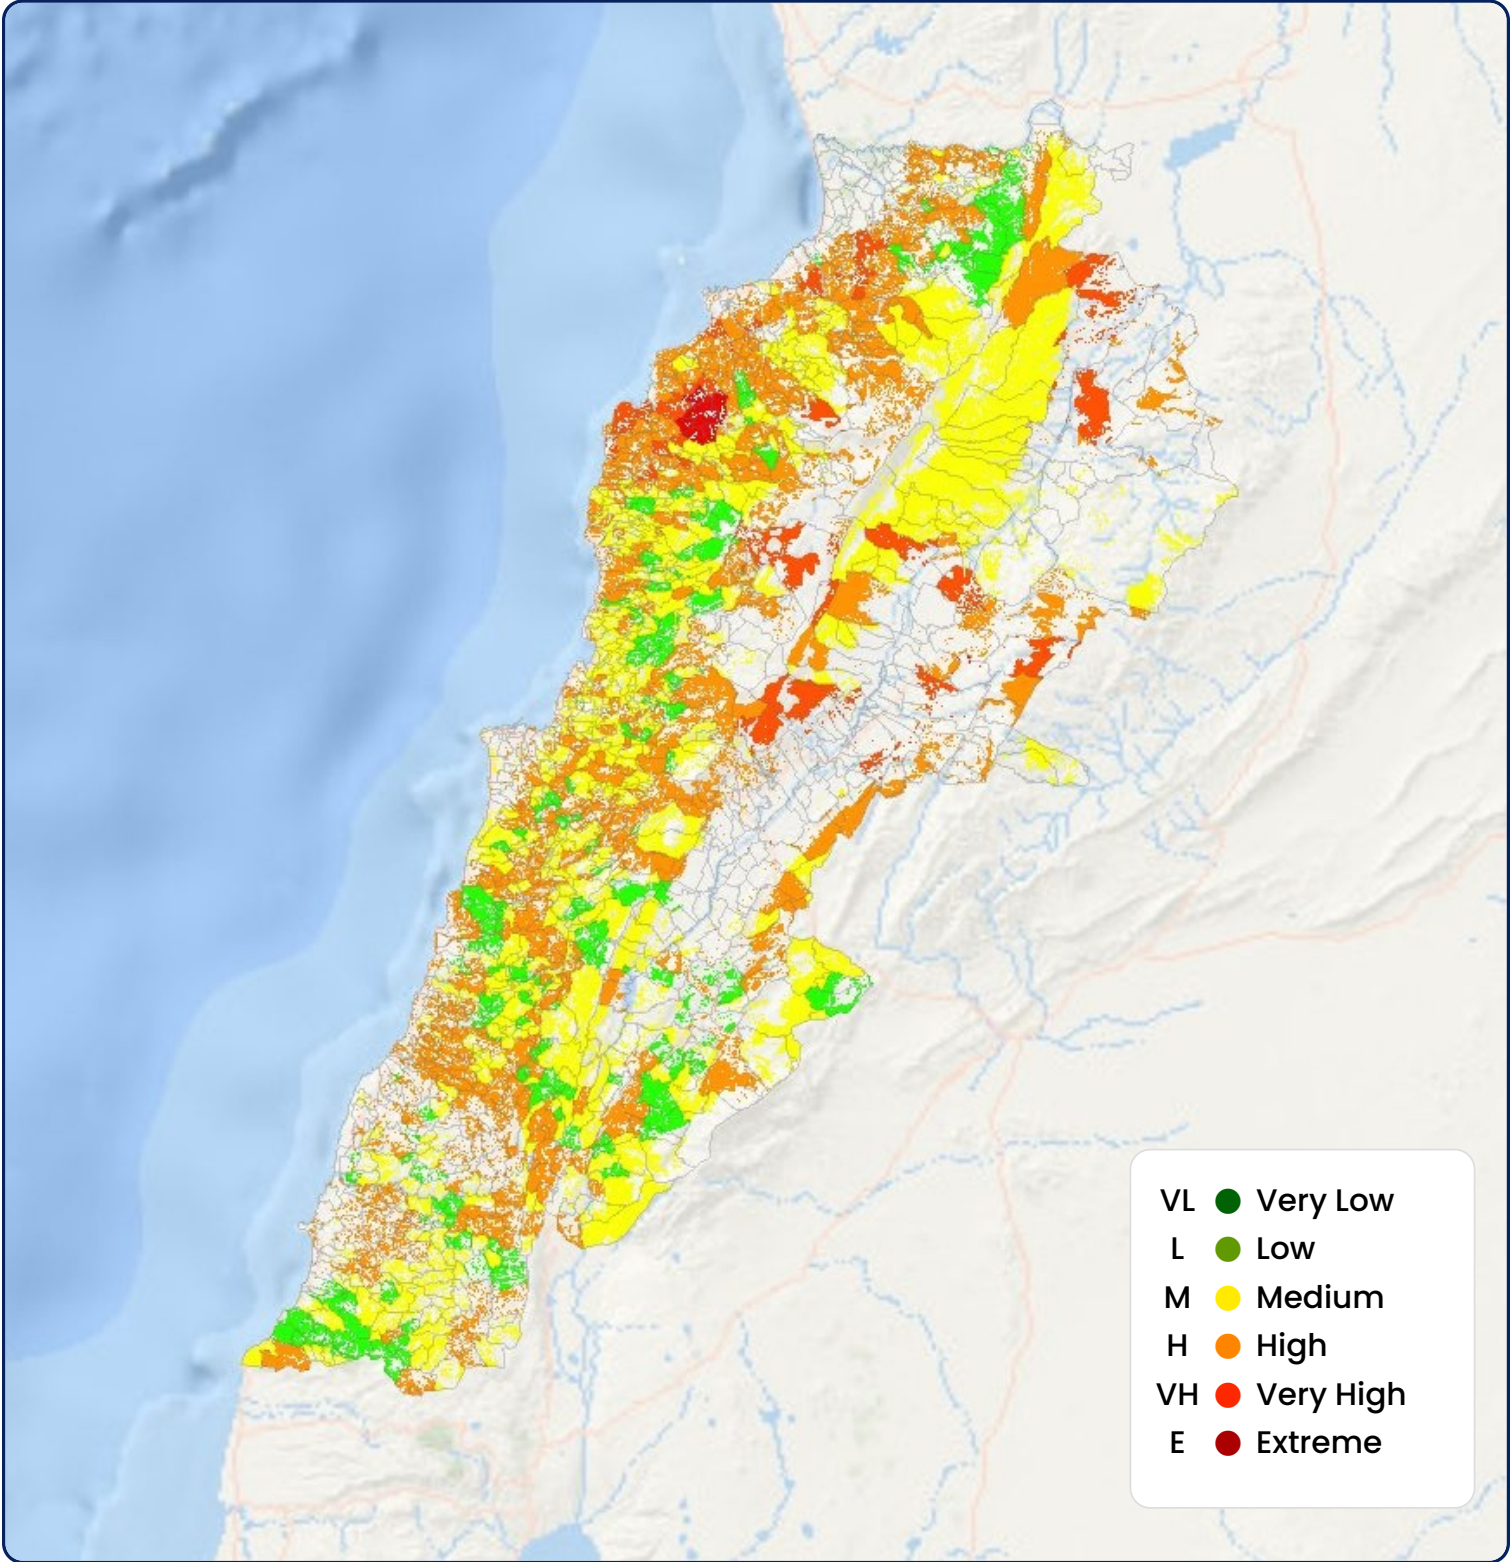

7th October, 2024

The fire forecast is based on the cross tabulation between the fire weatherindex (RISICO model) and the fire risk map of Lebanon (Abdallah et al., 2021)