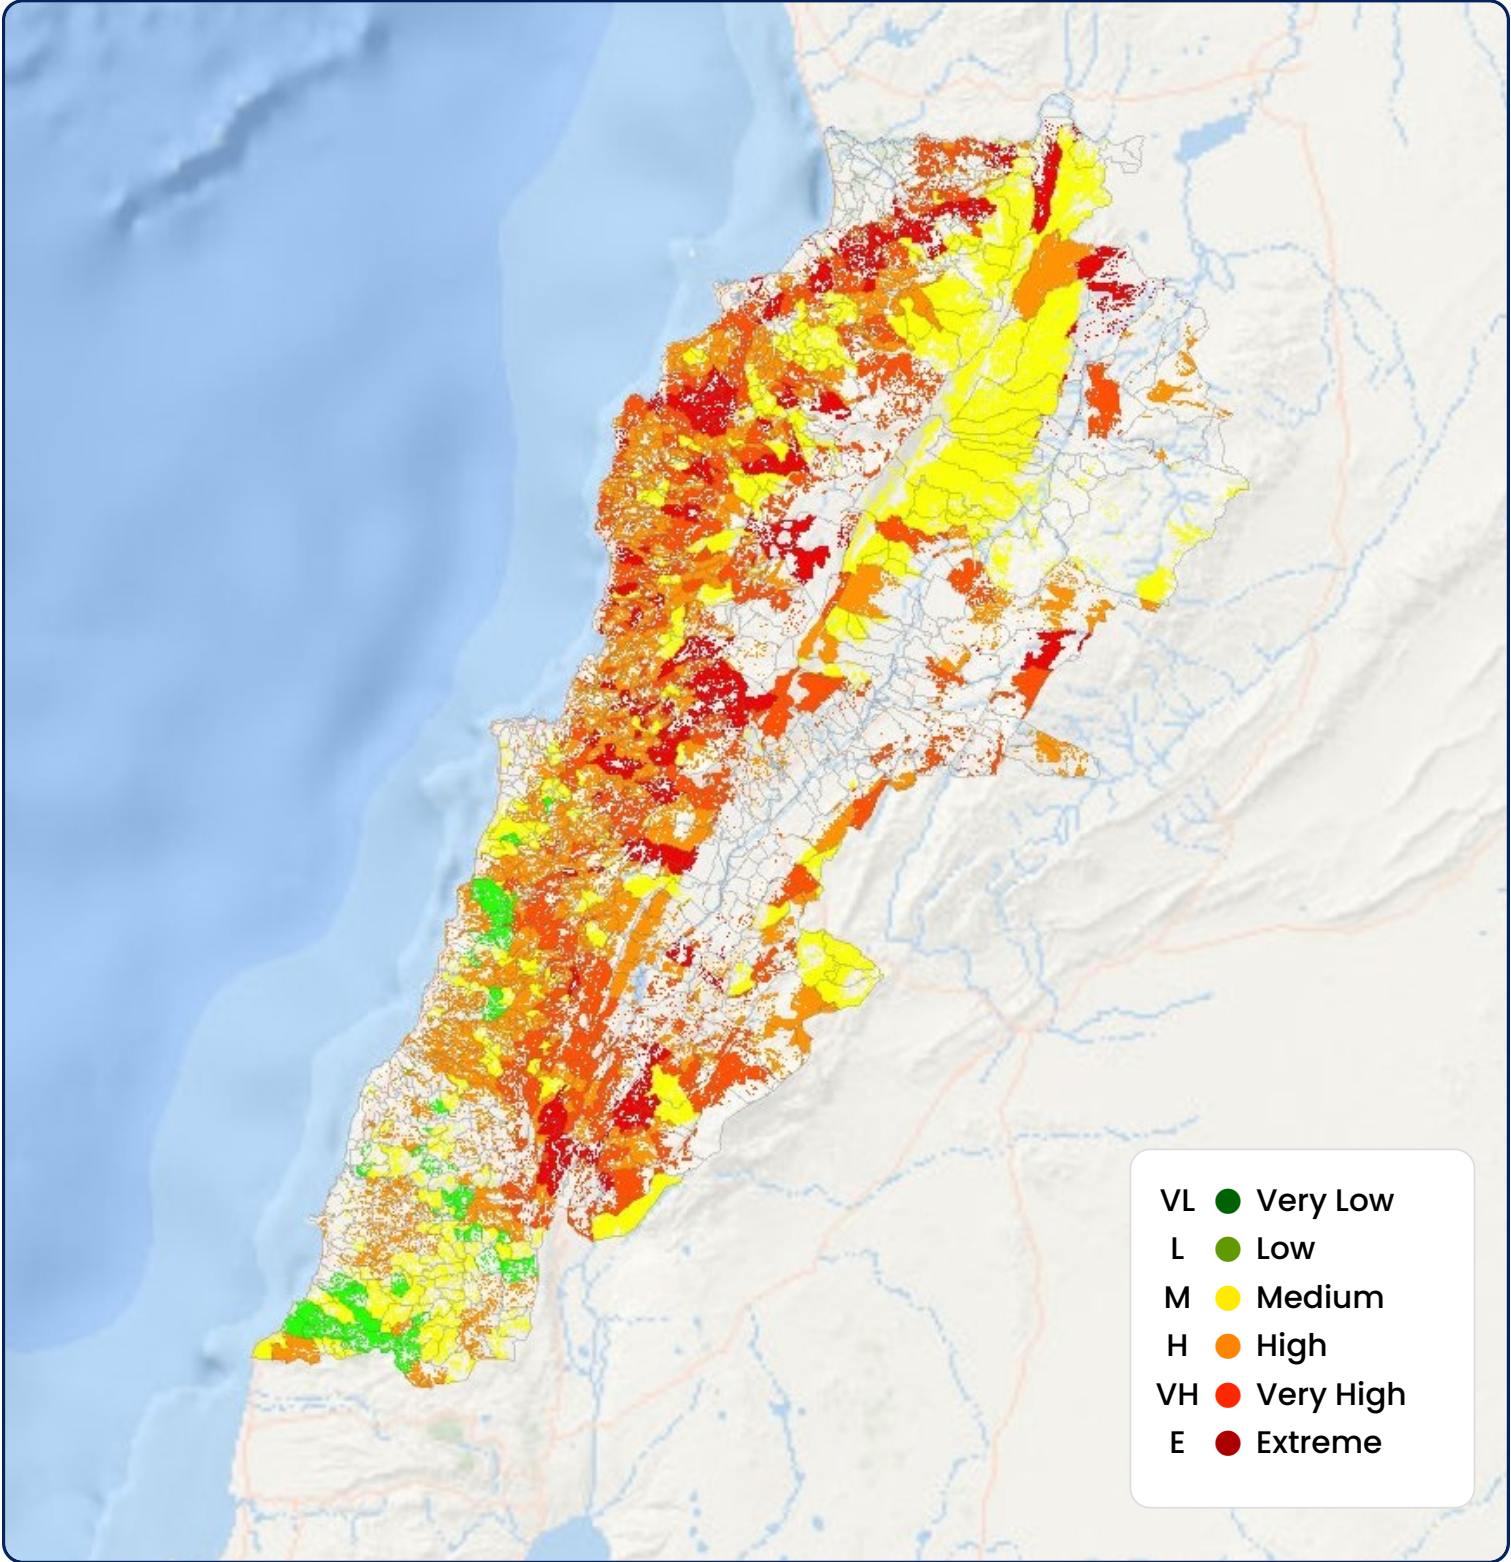

5th October, 2024

The fire forecast is based on the cross tabulation between the fire weatherindex (RISICO model) and the fire risk map of Lebanon (Abdallah et al., 2021)

6th October, 2024

The fire forecast is based on the cross tabulation between the fire weatherindex (RISICO model) and the fire risk map of Lebanon (Abdallah et al., 2021)