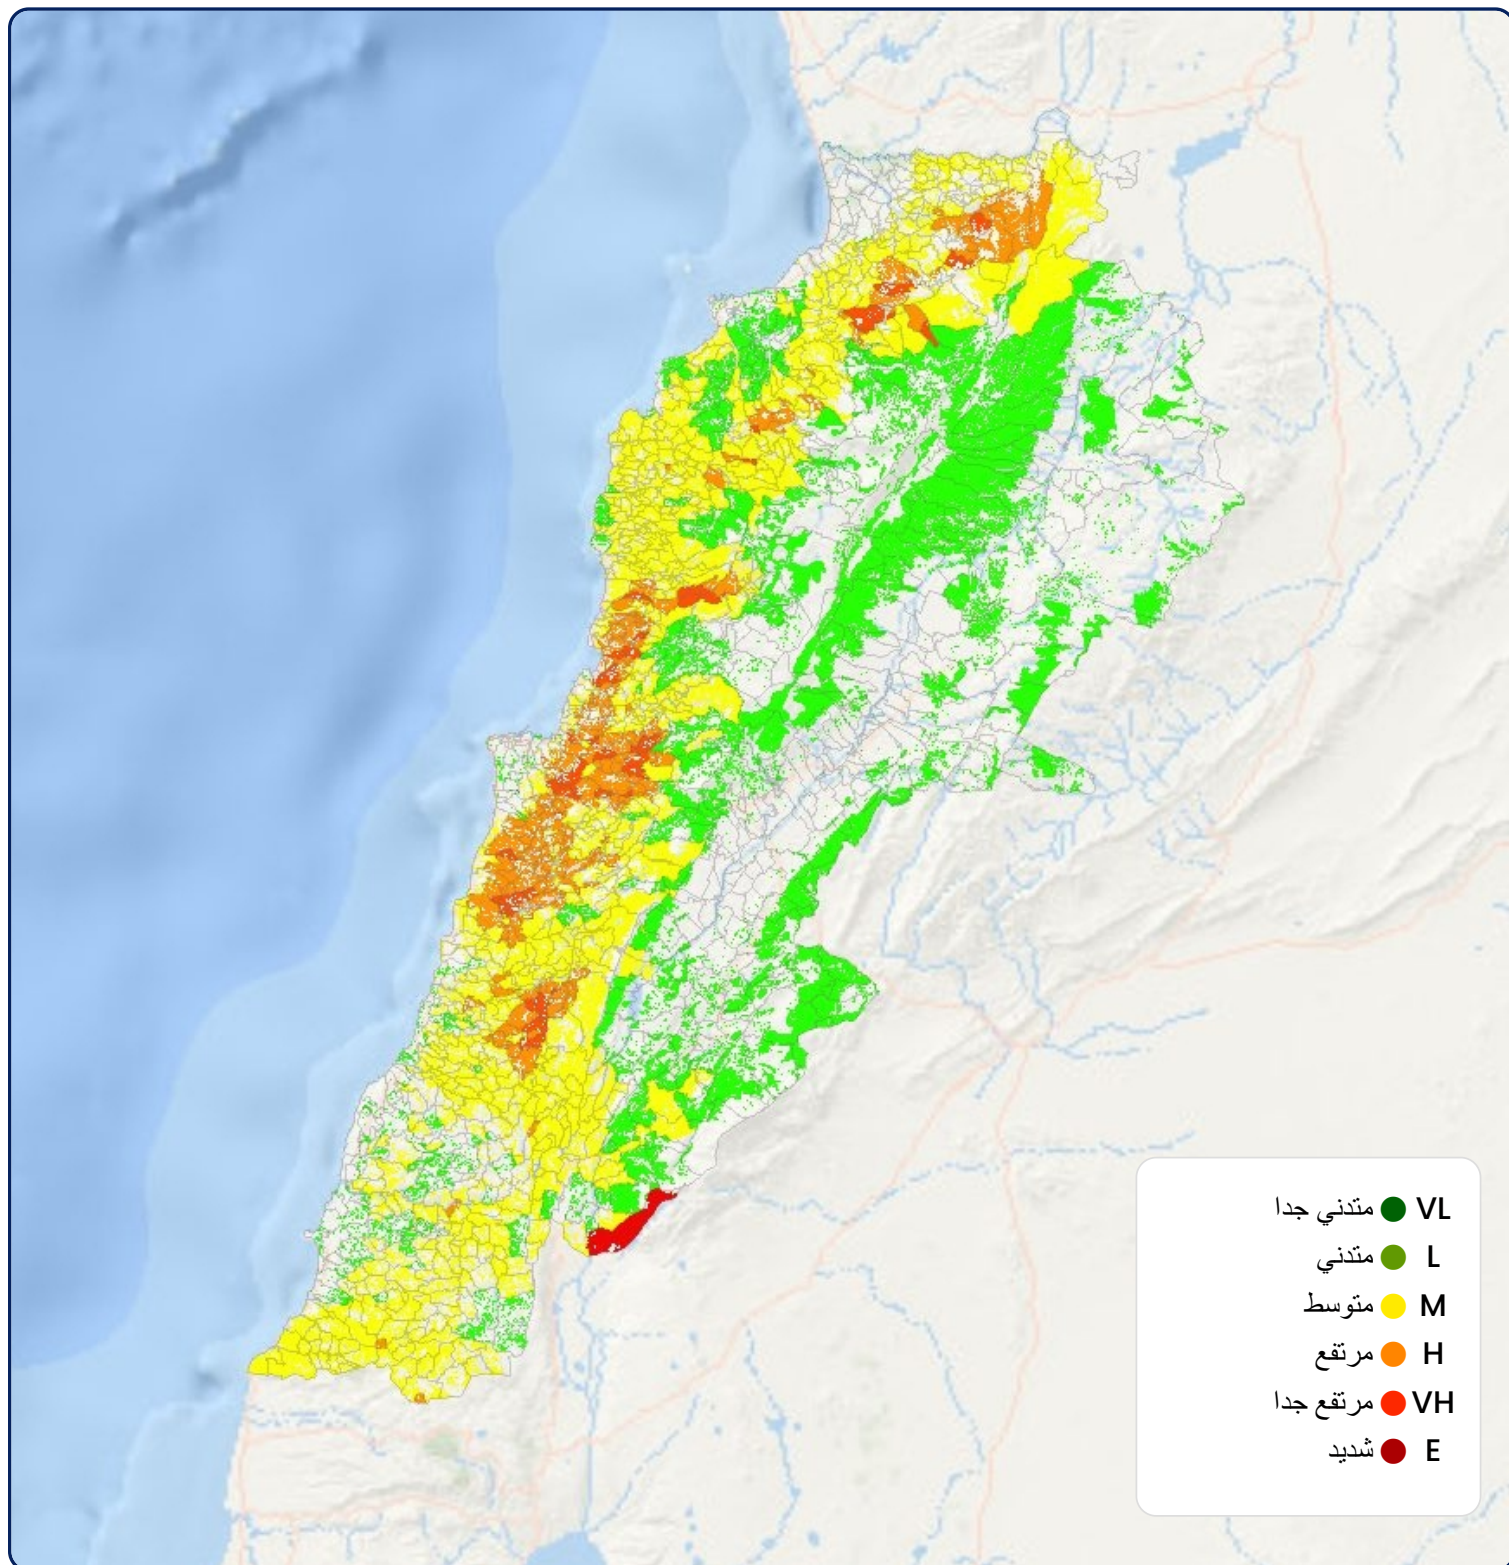

17th December, 2024

The fire forecast is based on the cross tabulation between the fire weatherindex (RISICO model) and the fire risk map of Lebanon (Abdallah et al., 2021)