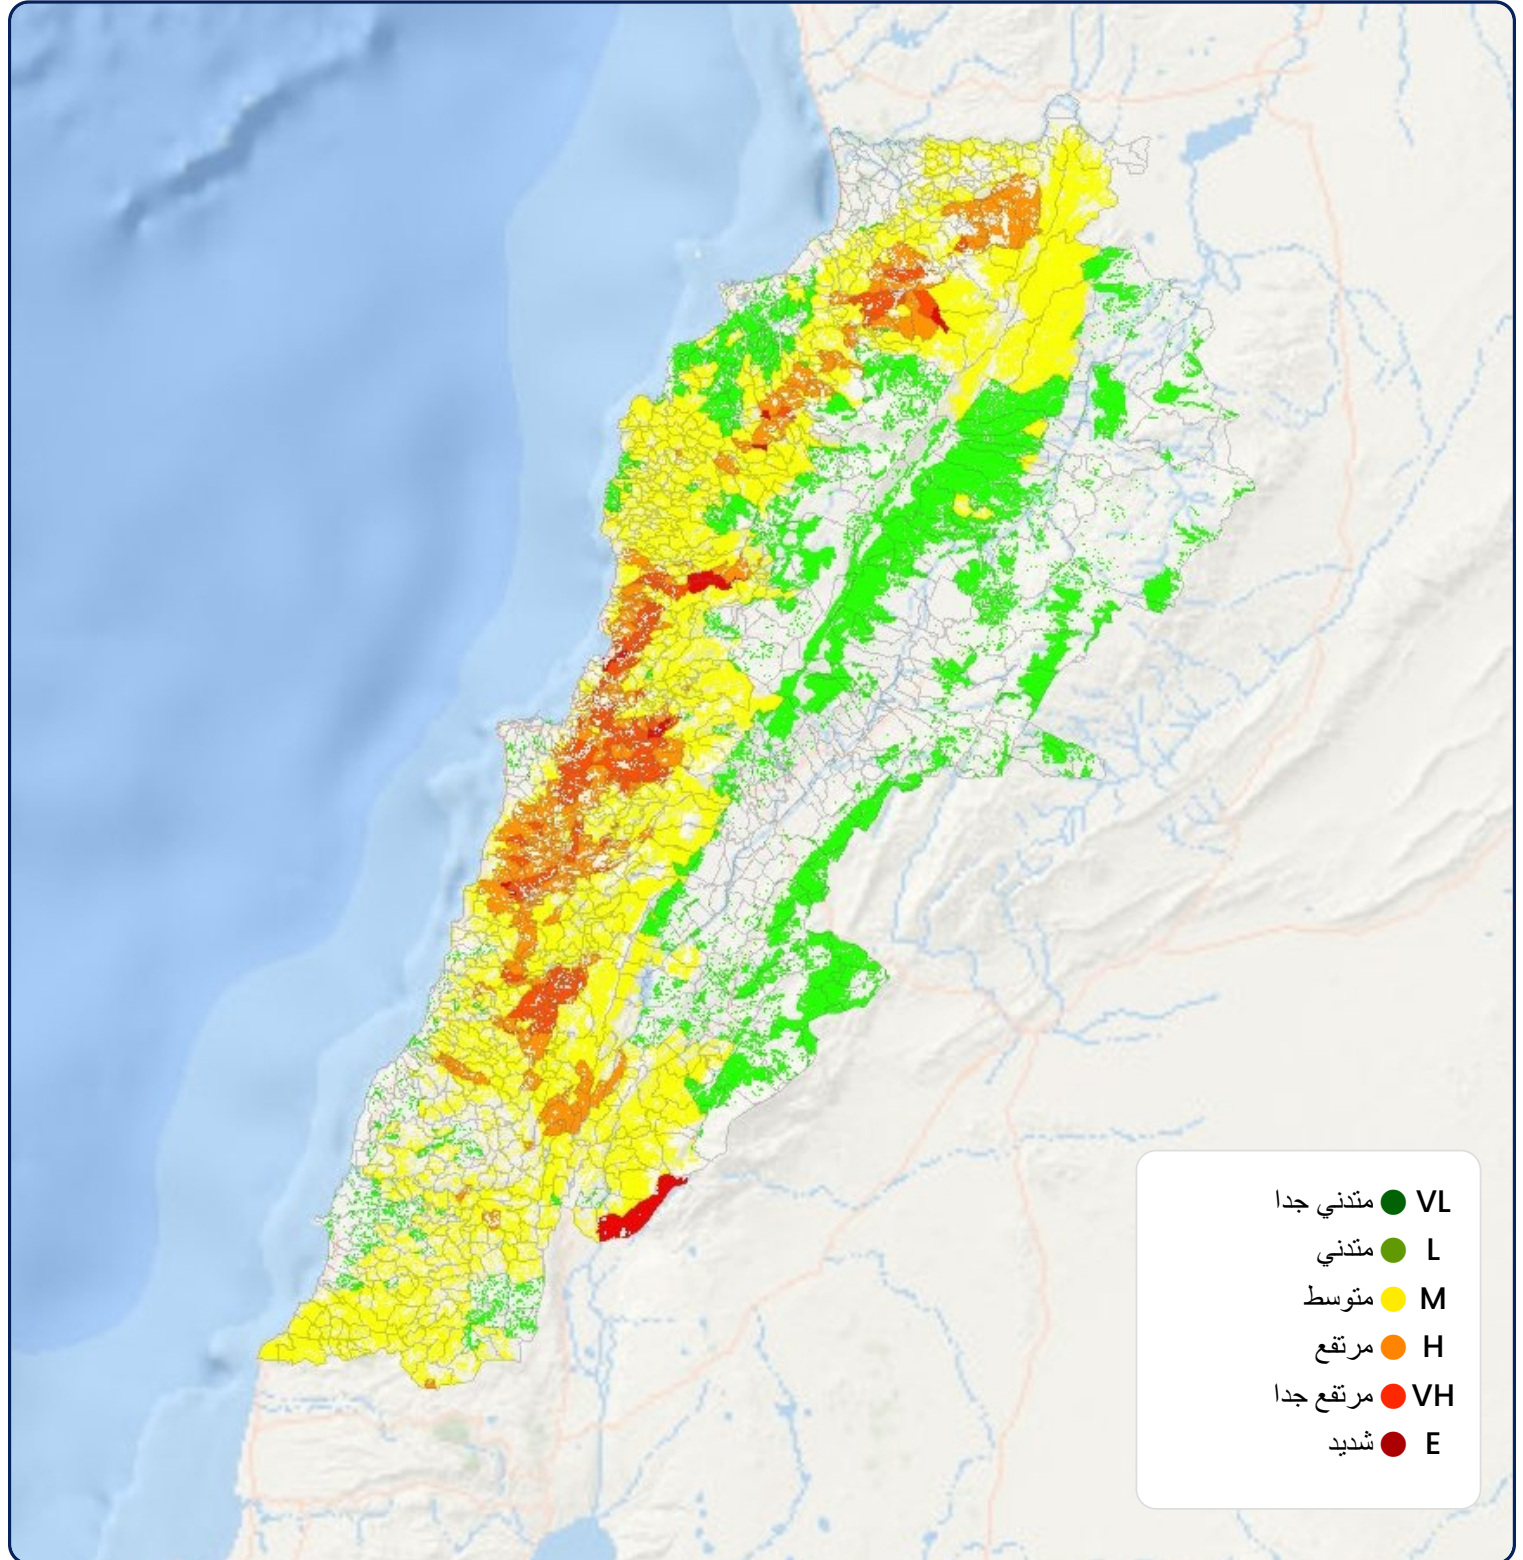

15th December, 2024

The fire forecast is based on the cross tabulation between the fire weatherindex (RISICO model) and the fire risk map of Lebanon (Abdallah et al., 2021)

16th December, 2024

The fire forecast is based on the cross tabulation between the fire weatherindex (RISICO model) and the fire risk map of Lebanon (Abdallah et al., 2021)