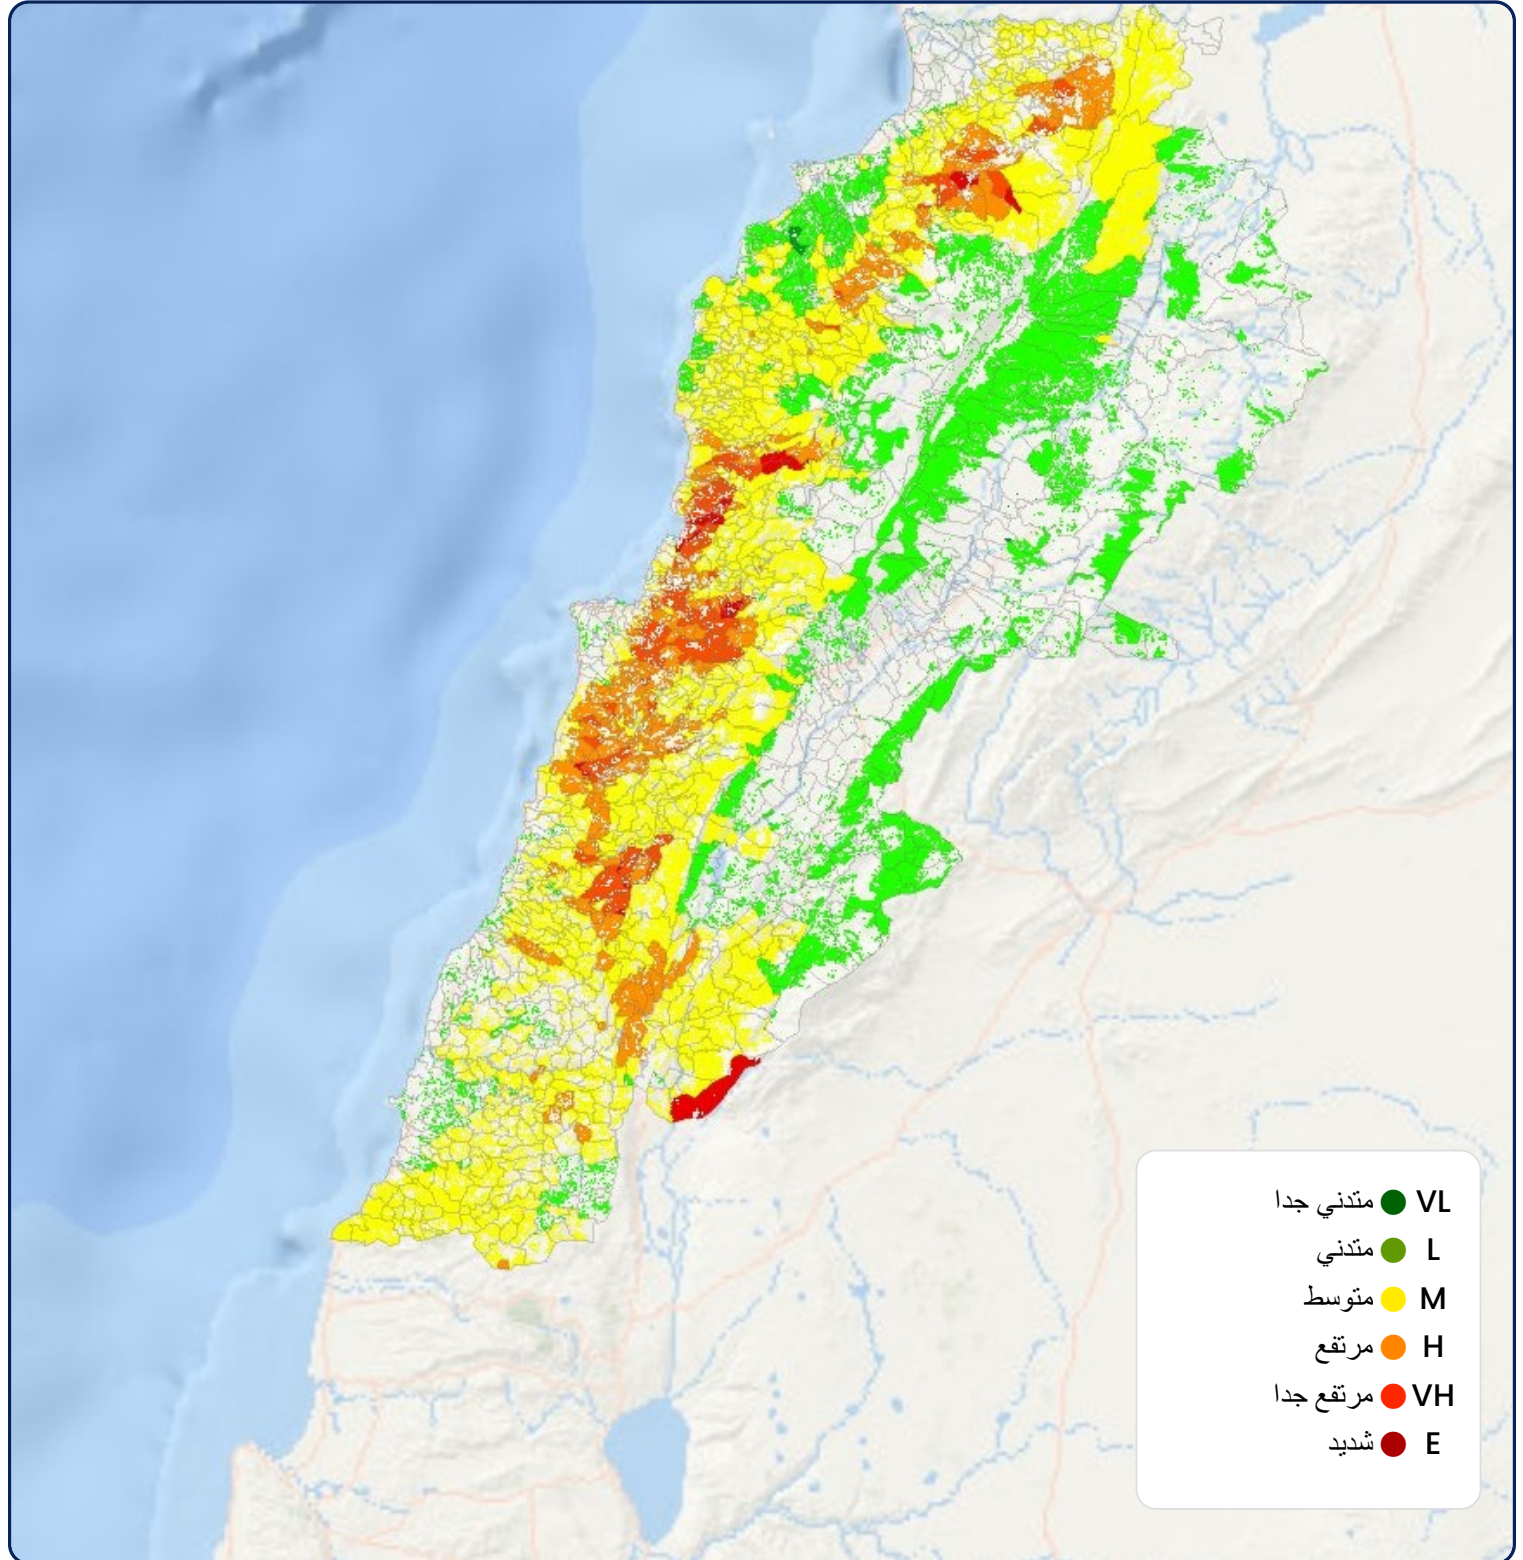

15th December, 2024

The fire forecast is based on the cross tabulation between the fire weatherindex (RISICO model) and the fire risk map of Lebanon (Abdallah et al., 2021)

16th December, 2024

The fire forecast is based on the cross tabulation between the fire weatherindex (RISICO model) and the fire risk map of Lebanon (Abdallah et al., 2021)