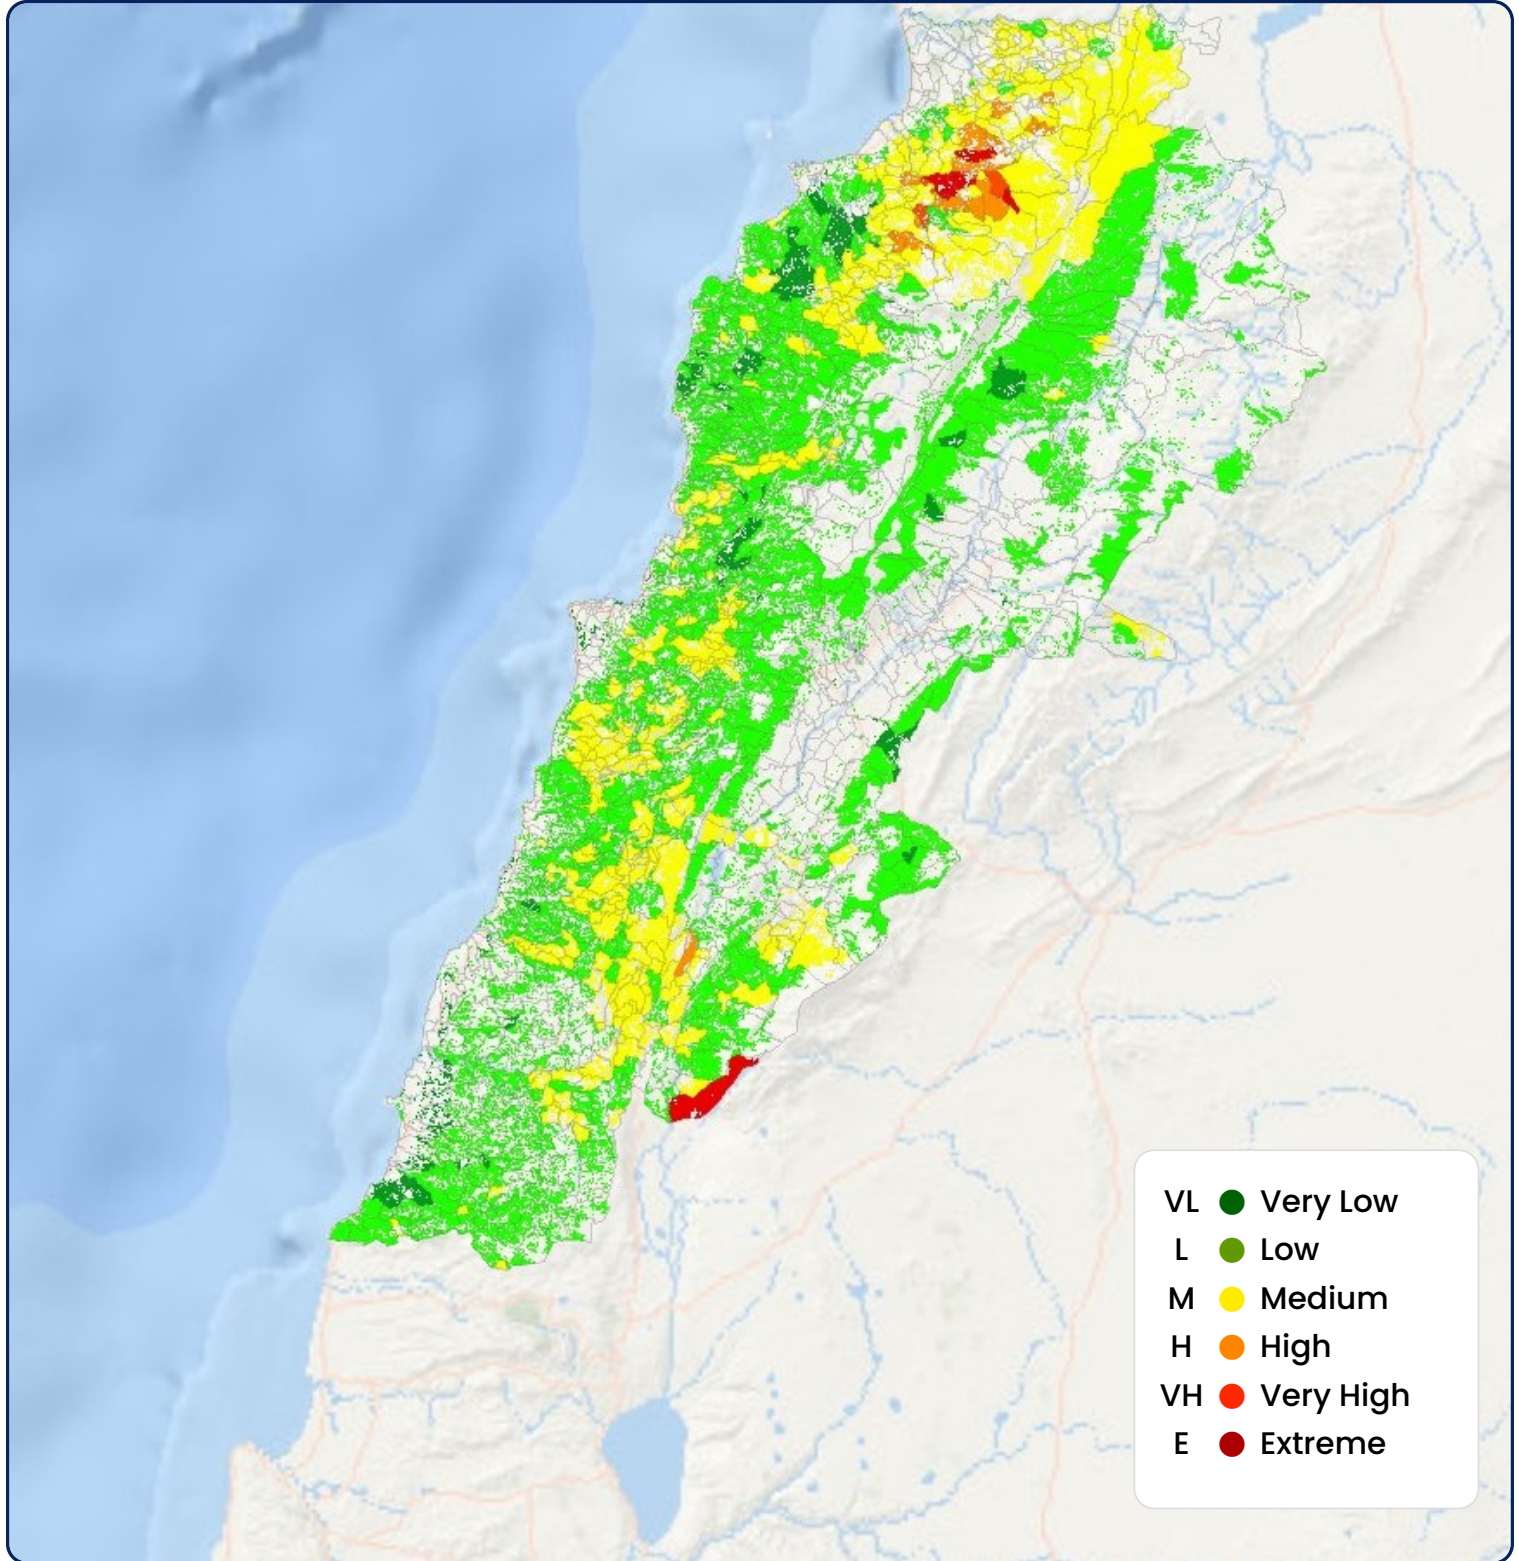

5th February, 2025

The fire forecast is based on the cross tabulation between the fire weatherindex (RISICO model) and the fire risk map of Lebanon (Abdallah et al., 2021)