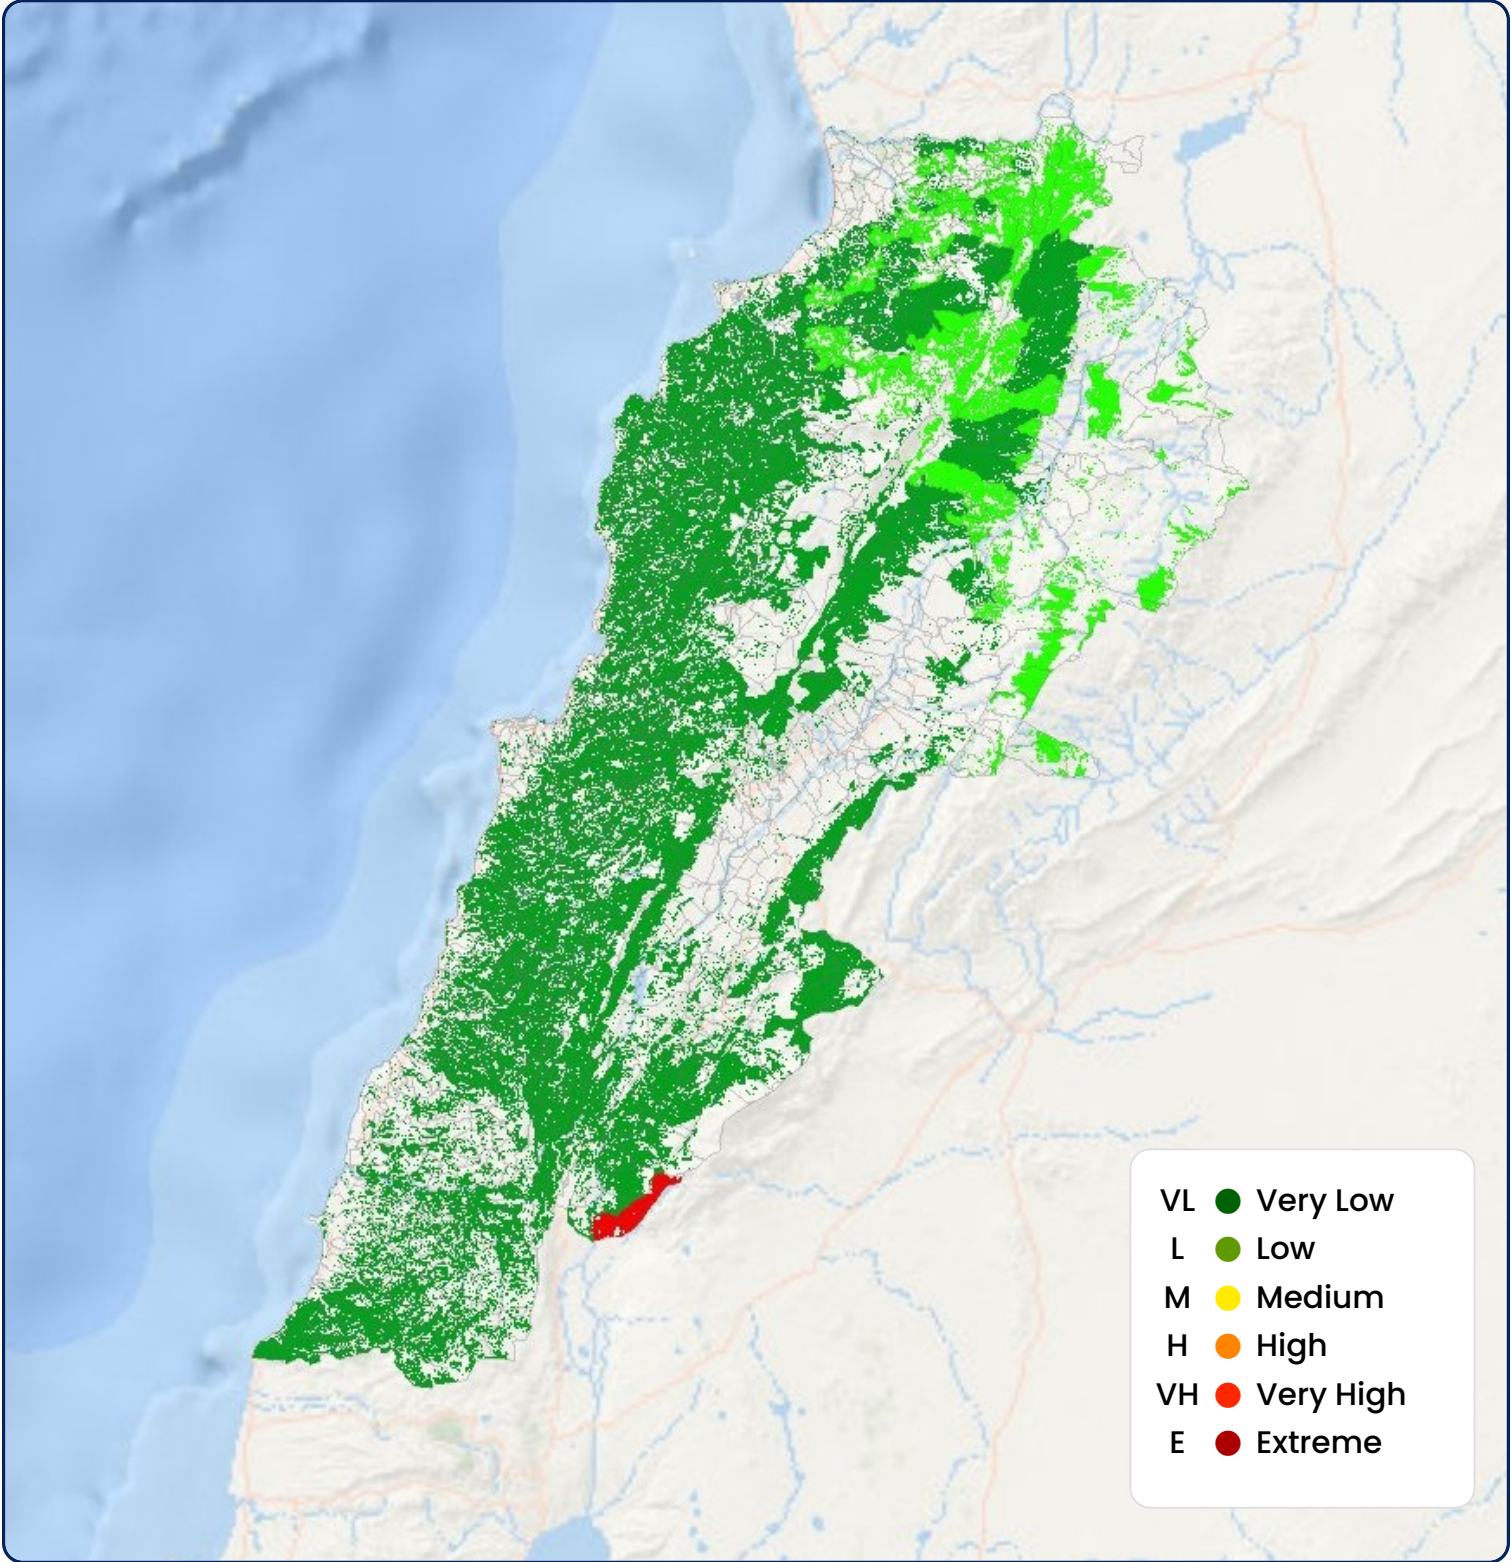

6th February, 2025

The fire forecast is based on the cross tabulation between the fire weatherindex (RISICO model) and the fire risk map of Lebanon (Abdallah et al., 2021)