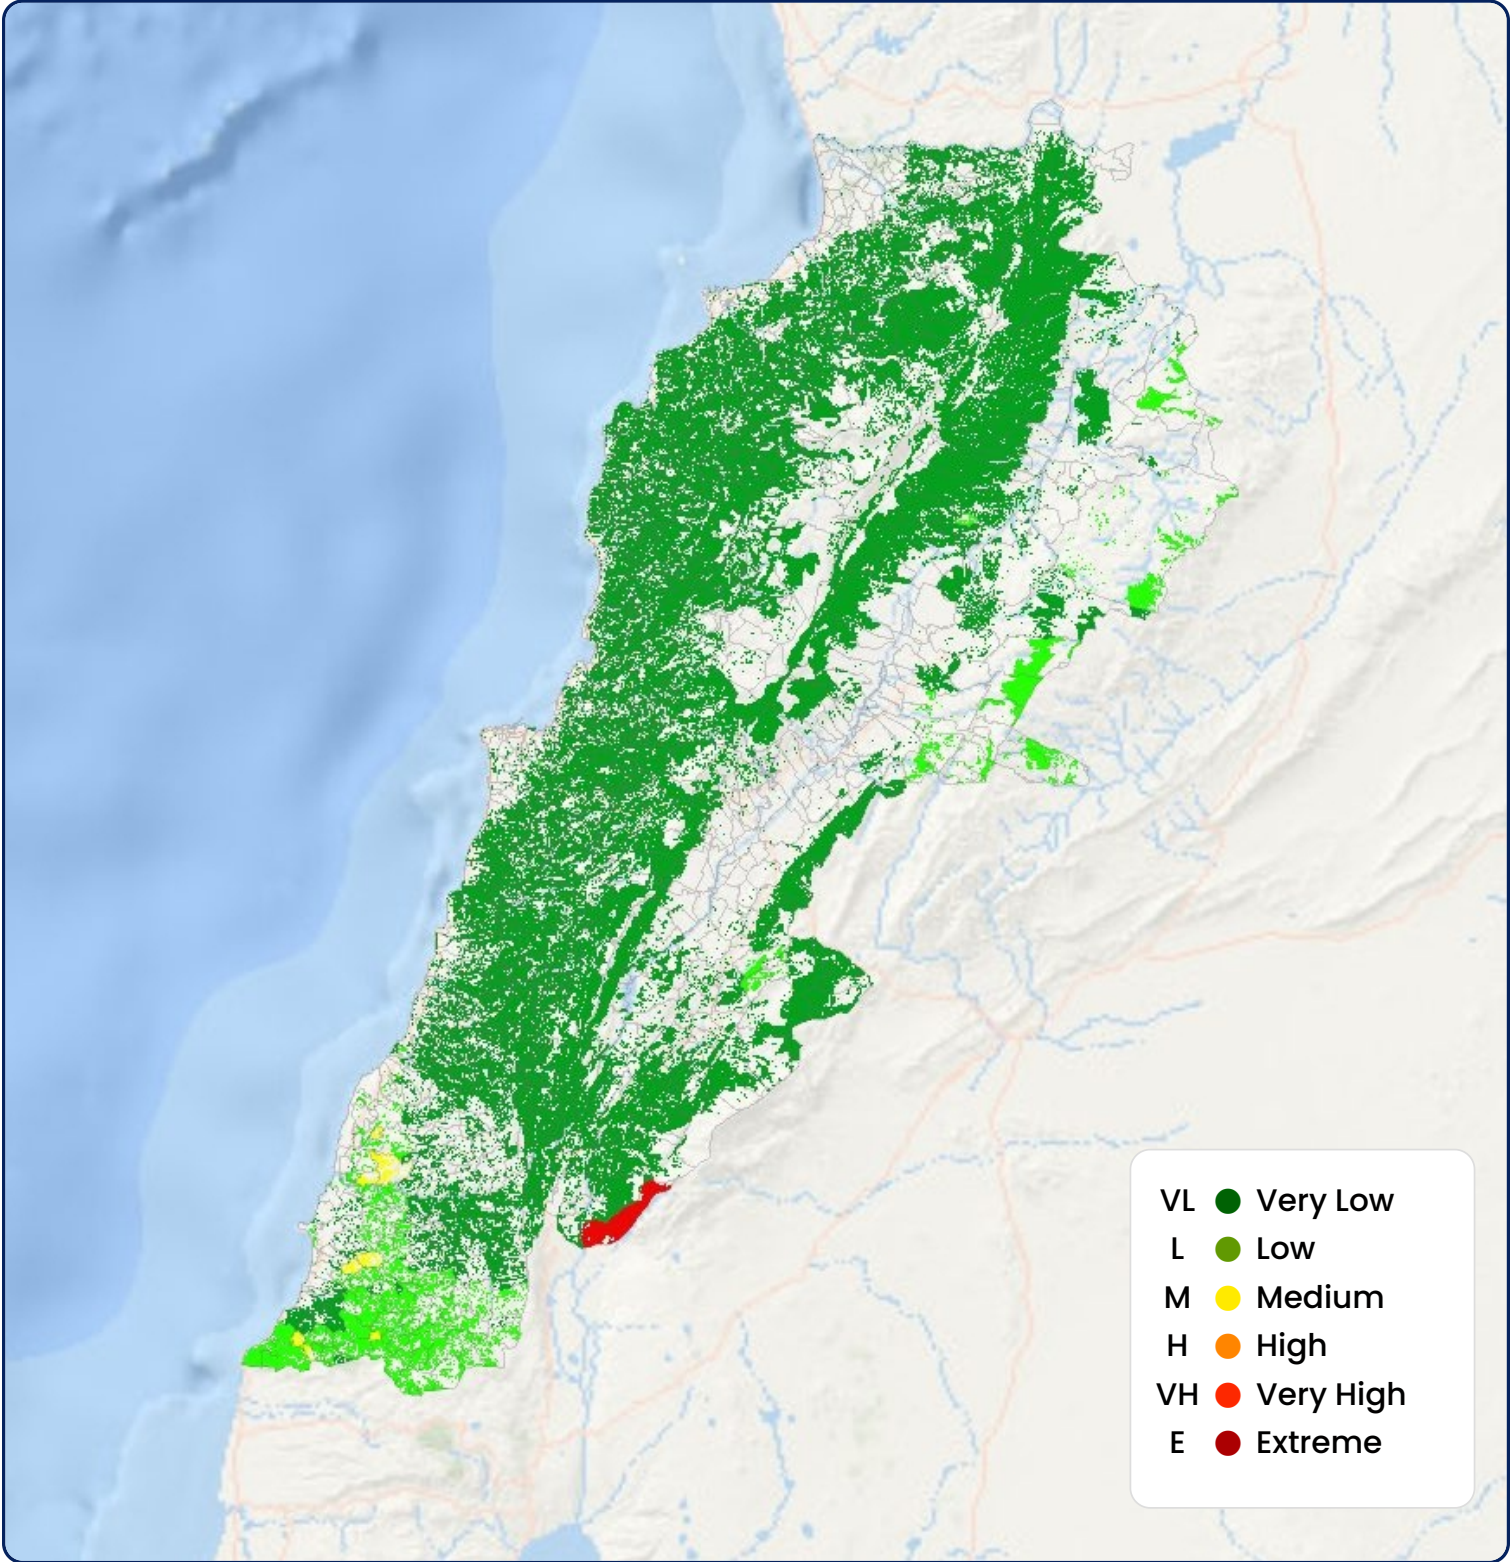

7th February, 2025

The fire forecast is based on the cross tabulation between the fire weatherindex (RISICO model) and the fire risk map of Lebanon (Abdallah et al., 2021)